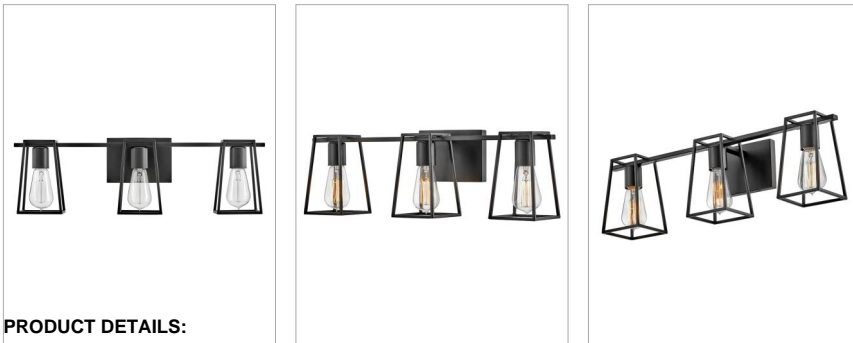

FILMORE

5163BK

MEDIUM THREE LIGHT VANITY

Filmore's open cage silhouette is a perfect showcase for vintage filament bulbs while offering a glimpse of its workhorse mentality. An industrial-inspired backplate and fitter ensure that effortless style reigns supreme. Filmore is sure to add no-nonsense function and a transitional spirit to any space and is available in a variety of finishes.

DETAILS	
FINISH:	Black
MATERIAL:	Steel
DIMMABLE:	YES - WITH DIMMABLE LAMP (NOT INCLUDED)

DIMENSIONS	
WIDTH:	24"
HEIGHT:	7.5"
WEIGHT:	3.5lb
BACK PLATE:	6.5"W X 4.5"H
EXTENSION:	6.8"
TOP TO OUTLET:	2.2500"

LIGHT SOURCE	
LIGHT SOURCE:	Socketed
WATTAGE:	3-14w Med. LED, 100w Equiv.
VOLTAGE:	120v

SHIPPING	
CARTON LENGTH:	26
CARTON WIDTH:	8
CARTON HEIGHT:	9.5
CARTON WEIGHT:	5

PRODUCT DETAILS:

- Fixture can be mounted either up or down
- Suitable for use in damp locations as defined by NEC and CEC. Meets United States UL Underwriters Laboratories & CSA Canadian Standards Association Product Safety Standards.
- Merging the best of traditional and modern elements with a sophisticated and streamlined look
- Ideal for vintage filament bulbs (not included)
- Mounting hardware is hidden on the back plate to ensure a clean silhouette