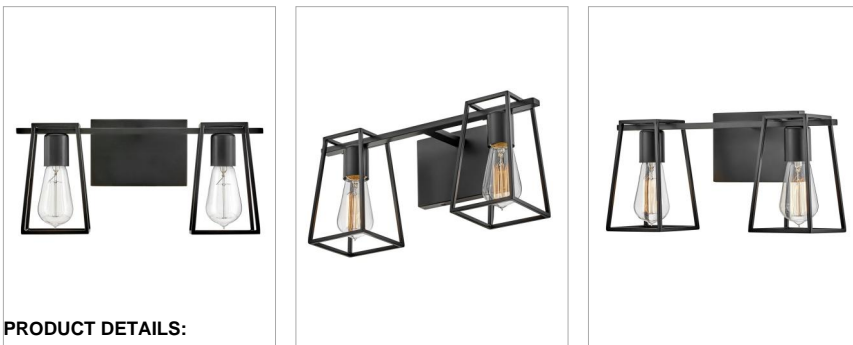

FILMORE

5162BK

SMALL TWO LIGHT VANITY

Filmore's open cage silhouette is a perfect showcase for vintage filament bulbs while offering a glimpse of its workhorse mentality. An industrial-inspired backplate and fitter ensure that effortless style reigns supreme. Filmore is sure to add no-nonsense function and a transitional spirit to any space and is available in a variety of finishes.

DETAILS	
FINISH:	Black
MATERIAL:	Steel
DIMMABLE:	No

DIMENSIONS	
WIDTH:	16"
HEIGHT:	7.5"
WEIGHT:	2.5lb
BACK PLATE:	6.5"W X 4.5"H
EXTENSION:	6.8"
TOP TO OUTLET:	2.25"

LIGHT SOURCE	
LIGHT SOURCE:	Socketed
WATTAGE:	2-14w Med. LED, 100w Equiv.
VOLTAGE:	120v

SHIPPING	
CARTON LENGTH:	17
CARTON WIDTH:	8
CARTON HEIGHT:	9.5
CARTON WEIGHT:	3.5

PRODUCT DETAILS:

- Mounting hardware is hidden on the back plate to ensure a clean silhouette
- Fixture can be mounted either up or down
- Suitable for use in damp locations as defined by NEC and CEC. Meets United States UL Underwriters Laboratories & CSA Canadian Standards Association Product Safety Standards.
- Ideal for vintage filament bulbs (not included)
- Merging the best of traditional and modern elements with a sophisticated and streamlined look