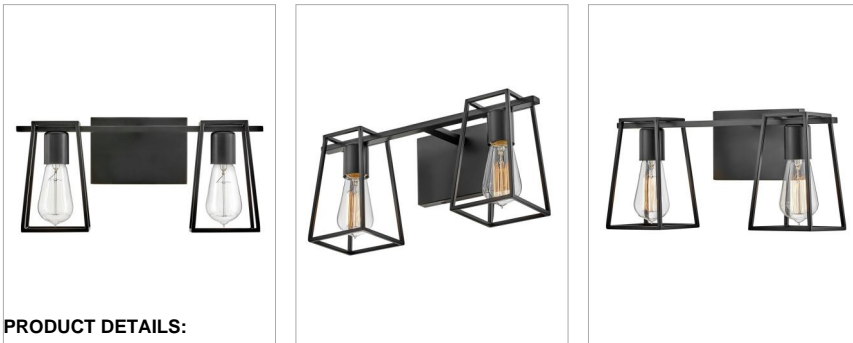

FILMORE

5162BK

SMALL TWO LIGHT VANITY

Filmore's open cage silhouette is a perfect showcase for vintage filament bulbs while offering a glimpse of its workhorse mentality. An industrial-inspired backplate and fitter ensure that effortless style reigns supreme. Filmore is sure to add no-nonsense function and a transitional spirit to any space and is available in a variety of finishes.

DETAILS	
FINISH:	Black
MATERIAL:	Steel
DIMMABLE:	YES - WITH DIMMABLE LAMP (NOT INCLUDED)

DIMENSIONS	
WIDTH:	16"
HEIGHT:	7.5"
WEIGHT:	2.5lb
BACK PLATE:	6.5"W X 4.5"H
EXTENSION:	6.8"
TOP TO OUTLET:	2.25"

LIGHT SOURCE	
LIGHT SOURCE:	Socketed
WATTAGE:	38084
VOLTAGE:	120v

SHIPPING	
CARTON LENGTH:	17
CARTON WIDTH:	8
CARTON HEIGHT:	9.5
CARTON WEIGHT:	3.5

PRODUCT DETAILS:

- Mounting hardware is hidden on the back plate to ensure a clean silhouette
- Fixture can be mounted either up or down
- Suitable for use in damp locations as defined by NEC and CEC. Meets United States UL Underwriters Laboratories & CSA Canadian Standards Association Product Safety Standards.
- Ideal for vintage filament bulbs (not included)
- Merging the best of traditional and modern elements with a sophisticated and streamlined look