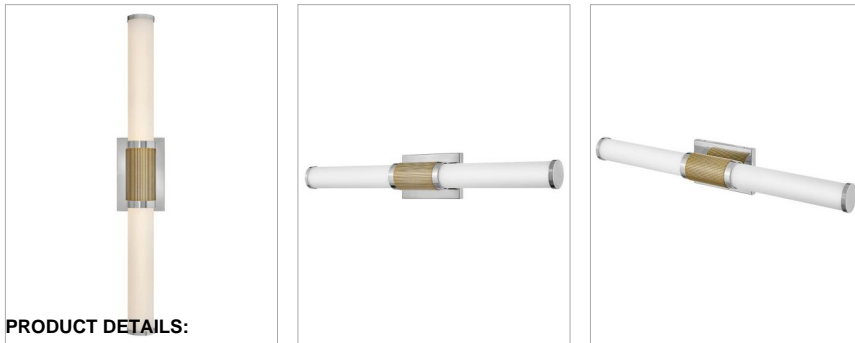

ZEVI

50063PN

LARGE LED VANITY

A timeless and tailored design with versatile, two-toned finish options ensures Zevi will shine among various décors. Both industrial in form and transitional in style, Zevi features a striking, signature ribbed cuff that centers an etched opal glass baton. This integrated LED sconce can be mounted vertically and horizontally and comes in three finish combinations.

DETAILS	
FINISH:	Polished Nickel
MATERIAL:	Steel
GLASS:	Etched Opal
DIMMABLE:	YES, CL TYPE DIMMER (SSL7A)

DIMENSIONS	
WIDTH:	29"
HEIGHT:	4.5"
WEIGHT:	3.8lb
BACK PLATE:	7"W X 4.5"H
EXTENSION:	3.8"
TOP TO OUTLET:	2.25"

LIGHT SOURCE	
LIGHT SOURCE:	Integrated LED
LED NAME:	D50060
VOLTAGE:	120v
COLOR TEMP:	3000
LUMENS:	2300
CRI:	90
INCANDESCENT EQUIVALENCY:	2 x 75w
DIMMABLE:	YES, CL TYPE DIMMER (SSL7A)

SHIPPING	
CARTON LENGTH:	34.5
CARTON WIDTH:	7.5
CARTON HEIGHT:	12
CARTON WEIGHT:	6

PRODUCT DETAILS:

- Fixture can be mounted vertically
- Fixture can be mounted horizontally.
- Suitable for use in damp locations as defined by NEC and CEC. Meets United States UL Underwriters Laboratories & CSA Canadian Standards Association Product Safety Standards.
- ADA compliant
- LED components carry a 5-year limited warranty
- Merging the best of traditional and modern elements with a sophisticated and streamlined look