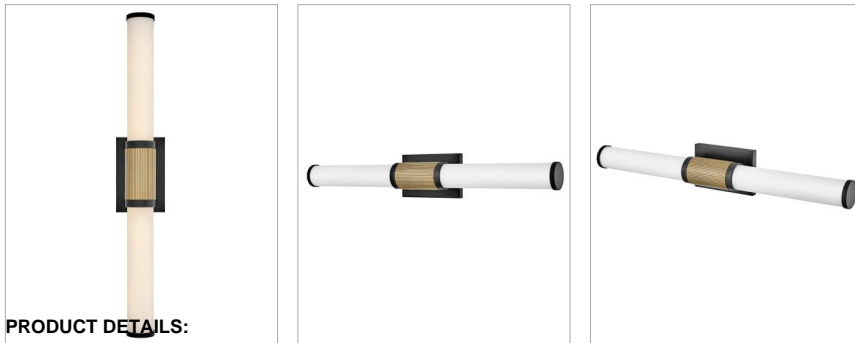

ZEVI

50063BK-LCB

LARGE LED VANITY

A timeless and tailored design with versatile, two-toned finish options ensures Zevi will shine among various décors. Both industrial in form and transitional in style, Zevi features a striking, signature ribbed cuff that centers an etched opal glass baton. This integrated LED sconce can be mounted vertically and horizontally and comes in three finish combinations.

DETAILS	
FINISH:	Black
MATERIAL:	Steel
GLASS:	Etched Opal
DIMMABLE:	YES - CL TYPE DIMMER (SSL7A)

DIMENSIONS	
WIDTH:	29"
HEIGHT:	4.5"
WEIGHT:	3.8lb
BACK PLATE:	7"W X 4.5"H
EXTENSION:	3.8"
TOP TO OUTLET:	2.25"

LIGHT SOURCE	
LIGHT SOURCE:	Integrated LED
LED NAME:	D50060
WATTAGE:	40w LED *Included
VOLTAGE:	120v
COLOR TEMP:	3000
LUMENS:	2300
CRI:	90
INCANDESCENT EQUIVALENCY:	2 x 75w
DIMMABLE:	YES - CL TYPE DIMMER (SSL7A)

SHIPPING	
CARTON LENGTH:	34.5
CARTON WIDTH:	7.5
CARTON HEIGHT:	12
CARTON WEIGHT:	6

PRODUCT DETAILS:

- Fixture can be mounted horizontally.
- Suitable for use in damp locations as defined by NEC and CEC. Meets United States UL Underwriters Laboratories & CSA Canadian Standards Association Product Safety Standards.
- LED components carry a 5-year limited warranty
- Fixture can be mounted vertically
- Merging the best of traditional and modern elements with a sophisticated and streamlined look
- ADA compliant
- Mounting hardware is hidden on the back plate to ensure a clean silhouette