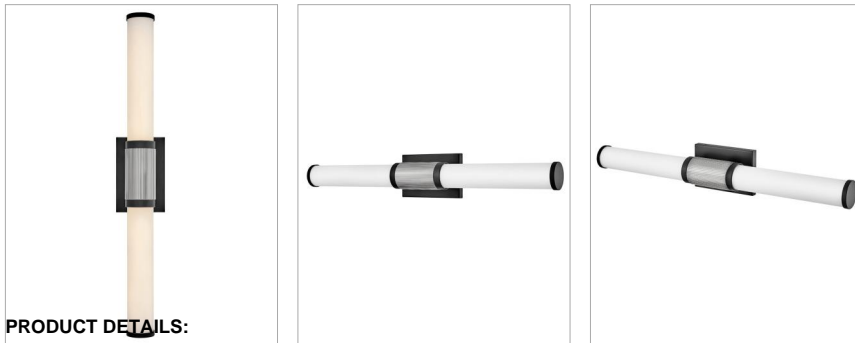

### LARGE LED VANITY

A timeless and tailored design with versatile, two-toned finish options ensures Zevi will shine among various décors. Both industrial in form and transitional in style, Zevi features a striking, signature ribbed cuff that centers an etched opal glass baton. This integrated LED sconce can be mounted vertically and horizontally and comes in three finish combinations.

DETAILS	
FINISH:	Black
MATERIAL:	Steel
GLASS:	Etched Opal
DIMMABLE:	YES, CL TYPE DIMMER (SSL7A)

DIMENSIONS	
WIDTH:	29"
HEIGHT:	4.5"
WEIGHT:	3.8lb
BACK PLATE:	7"W X 4.5"H
EXTENSION:	3.8"
TOP TO OUTLET:	2.25"

LIGHT SOURCE	
LIGHT SOURCE:	Integrated LED
LED NAME:	D50060
VOLTAGE:	120v
COLOR TEMP:	3000
LUMENS:	2300
CRI:	90
INCANDESCENT EQUIVALENCY:	2 x 75w
DIMMABLE:	YES, CL TYPE DIMMER (SSL7A)

SHIPPING	
CARTON LENGTH:	34.5
CARTON WIDTH:	7.5
CARTON HEIGHT:	12
CARTON WEIGHT:	6