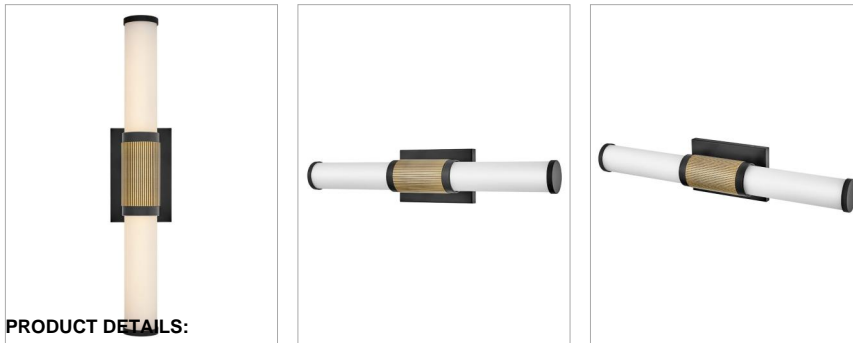

ZEVI

50062BK-LCB

MEDIUM LED VANITY

A timeless and tailored design with versatile, two-toned finish options ensures Zevi will shine among various décors. Both industrial in form and transitional in style, Zevi features a striking, signature ribbed cuff that centers an etched opal glass baton. This integrated LED sconce can be mounted vertically and horizontally and comes in three finish combinations.

DETAILS	
FINISH:	Black with Lacquered Brass Accents
MATERIAL:	Steel
GLASS:	Etched Opal

DIMENSIONS	
WIDTH:	22.8"
HEIGHT:	4.5"
WEIGHT:	3.3lb
BACK PLATE:	7"W X 4.5"H
EXTENSION:	3.8"
TOP TO OUTLET:	2.25"

LIGHT SOURCE	
LIGHT SOURCE:	Integrated LED
LED NAME:	D50060
VOLTAGE:	120v
COLOR TEMP:	3000
CRI:	90
INCANDESCENT EQUIVALENCY:	2 x 75w
DIMMABLE:	Yes - CL Type Dimmer (SSL7A)

SHIPPING	
CARTON LENGTH:	27.3
CARTON WIDTH:	7.5
CARTON HEIGHT:	11.5
CARTON WEIGHT:	5

- Fixture can be mounted horizontally or vertically
- Suitable for use in damp locations as defined by NEC and CEC. Meets United States UL Underwriters Laboratories & CSA Canadian Standards Association Product Safety Standards
- Fixture is ADA compliant and adheres to the standards and guidelines listed by the Americans with Disabilities Act
- Meets California Energy Commission 2013 & 2016 Title regulations/JA8
- LED components carry a 5-year limited warranty
- Merging the best of traditional and modern elements, with a sophisticated and streamlined look
- Striking black finish enhances design