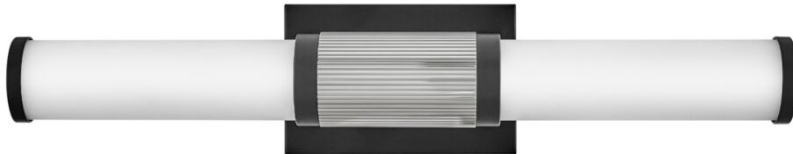

ZEVI

50062BK-CM

MEDIUM LED VANITY

A timeless and tailored design with versatile, two-toned finish options ensures Zevi will shine among various décors. Both industrial in form and transitional in style, Zevi features a striking, signature ribbed cuff that centers an etched opal glass baton. This integrated LED sconce can be mounted vertically and horizontally and comes in three finish combinations.

DETAILS	
FINISH:	Black
MATERIAL:	Steel
GLASS:	Etched Opal
DIMMABLE:	YES - CL TYPE DIMMER (SSL7A)

DIMENSIONS	
WIDTH:	22.8"
HEIGHT:	4.5"
WEIGHT:	3.3lb
BACK PLATE:	7"W X 4.5"H
EXTENSION:	3.8"
TOP TO OUTLET:	2.25"

LIGHT SOURCE	
LIGHT SOURCE:	Integrated LED
LED NAME:	D50060
WATTAGE:	33w LED *Included
VOLTAGE:	120v
COLOR TEMP:	3000
LUMENS:	2000
CRI:	90
INCANDESCENT EQUIVALENCY:	2 x 75w
DIMMABLE:	YES - CL TYPE DIMMER (SSL7A)

SHIPPING	
CARTON LENGTH:	27.3
CARTON WIDTH:	7.5
CARTON HEIGHT:	11.5
CARTON WEIGHT:	5

- Fixture can be mounted horizontally.
- Suitable for use in damp locations as defined by NEC and CEC. Meets United States UL Underwriters Laboratories & CSA Canadian Standards Association Product Safety Standards.
- LED components carry a 5-year limited warranty
- Fixture can be mounted vertically
- Merging the best of traditional and modern elements with a sophisticated and streamlined look
- ADA compliant
- Mounting hardware is hidden on the back plate to ensure a clean silhouette