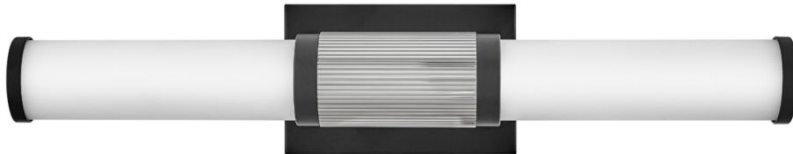

### LARGE LED VANITY

A timeless and tailored design with versatile, two-toned finish options ensures Zevi will shine among various décors. Both industrial in form and transitional in style, Zevi features a striking, signature ribbed cuff that centers an etched opal glass baton. This integrated LED sconce can be mounted vertically and horizontally and comes in three finish combinations.

DETAILS	
FINISH:	Black
MATERIAL:	Steel
GLASS:	Etched Opal
DIMMABLE:	YES - CL TYPE DIMMER (SSL7A)

DIMENSIONS	
WIDTH:	22.8"
HEIGHT:	4.5"
WEIGHT:	3.3lb
BACK PLATE:	7"W X 4.5"H
EXTENSION:	3.8"
TOP TO OUTLET:	2.25"

LIGHT SOURCE	
LIGHT SOURCE:	Integrated LED
LED NAME:	D50060
VOLTAGE:	120v
COLOR TEMP:	3000
LUMENS:	2000
CRI:	90
INCANDESCENT EQUIVALENCY:	2 x 75w
DIMMABLE:	YES - CL TYPE DIMMER (SSL7A)

SHIPPING	
CARTON LENGTH:	27.3
CARTON WIDTH:	7.5
CARTON HEIGHT:	11.5
CARTON WEIGHT:	5