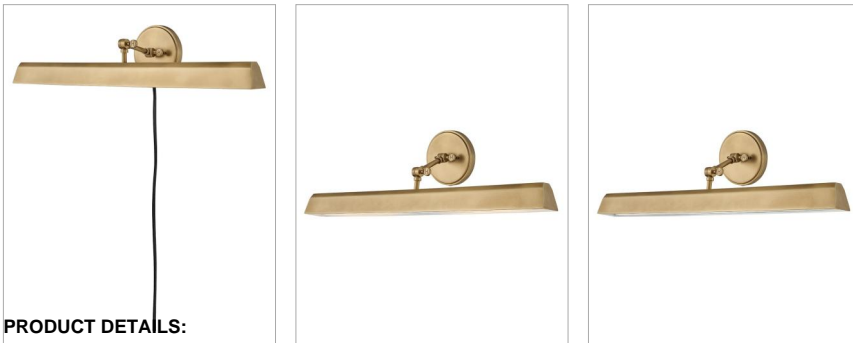

ARTI

47095HB

LARGE ADJUSTABLE ACCENT LIGHT

The perfect fixture for any space, Arti embodies simple elegance with its functional, streamlined design. Offering a robust lineup of fixture silhouettes, every aspect of the Arti family is adorned with practical features for a seamless integration into any room.

| DETAILS | |
|-----------|---|
| FINISH: | Heritage Brass |
| MATERIAL: | Steel |
| DIMMABLE: | YES - WITH DIMMABLE LAMP (NOT INCLUDED) |

| DIMENSIONS | |
|----------------|---------|
| WIDTH: | 30" |
| HEIGHT: | 7.3" |
| WEIGHT: | 5.5lb |
| BACK PLATE: | 6" Dia. |
| EXTENSION: | 7.3" |
| TOP TO OUTLET: | 3" |

| LIGHT SOURCE | |
|---------------|----------------------------|
| LIGHT SOURCE: | Socketed |
| WATTAGE: | 2-10w Med. LED, 60w Equiv. |
| VOLTAGE: | 120v |

| SHIPPING | |
|----------------|------|
| CARTON LENGTH: | 33.1 |
| CARTON WIDTH: | 10 |
| CARTON HEIGHT: | 9.1 |
| CARTON WEIGHT: | 7.2 |

PRODUCT DETAILS:

- Suitable for use in dry (indoor) locations as defined by NEC and CEC. Meets United States UL Underwriters Laboratories & CSA Canadian Standards Association Product Safety Standards.
- Classic, elegant lines and timeless details enhance a traditional space
- All dimensions listed are as shown
- Features On/Off switch
- Fully adjustable up or down
- Optional cord cover available, 6938HB
- Cord features an on/off switch
- Can be hard wired or mounted with included plug-in cord