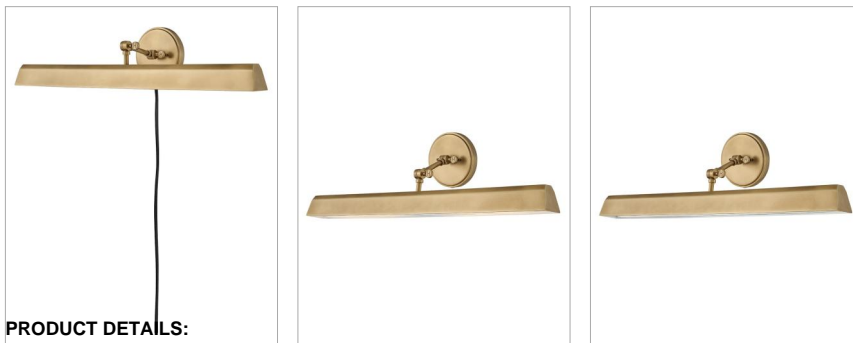

ARTI

47095HB

LARGE ADJUSTABLE ACCENT LIGHT

The perfect fixture for any space, Arti embodies simple elegance with its functional, streamlined design. Offering a robust lineup of fixture silhouettes, every aspect of the Arti family is adorned with practical features for a seamless integration into any room.

DETAILS	
FINISH:	Heritage Brass
MATERIAL:	Steel
DIMMABLE:	YES - WITH DIMMABLE LAMP (NOT INCLUDED)

DIMENSIONS	
WIDTH:	30"
HEIGHT:	7.3"
WEIGHT:	5.5lb
BACK PLATE:	6" Dia.
EXTENSION:	7.3"
TOP TO OUTLET:	3"

LIGHT SOURCE	
LIGHT SOURCE:	Socketed
WATTAGE:	37796
VOLTAGE:	120v

SHIPPING	
CARTON LENGTH:	33.1
CARTON WIDTH:	10
CARTON HEIGHT:	9.1
CARTON WEIGHT:	7.2

PRODUCT DETAILS:

- Suitable for use in dry (indoor) locations as defined by NEC and CEC. Meets United States UL Underwriters Laboratories & CSA Canadian Standards Association Product Safety Standards.
- Can be hard wired or mounted with included plug-in cord
- Fully adjustable up or down
- Merging the best of traditional and modern elements with a sophisticated and streamlined look
- Optional cord cover available, 6938HB
- All dimensions listed are as shown
- Cord features an on/off switch

HINKLEY

HINKLEY
33000 Pin Oak Parkway
Avon Lake, OH 44012

PHONE: (440) 653-5500
Toll Free: 1 (800) 446-5539

hinkley.com