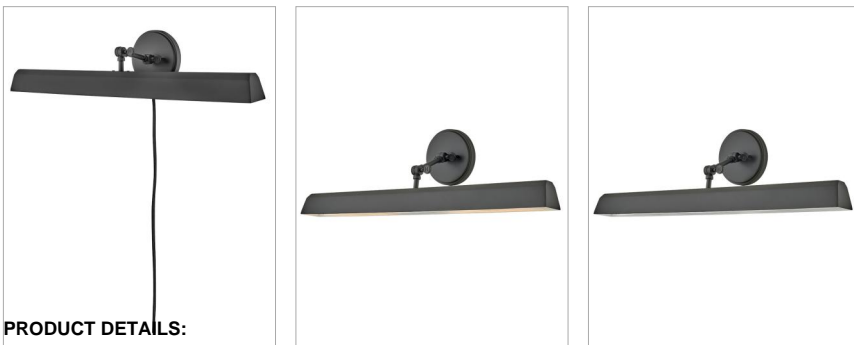

ARTI

47095BK

LARGE ADJUSTABLE ACCENT LIGHT

The perfect fixture for any space, Arti embodies simple elegance with its functional, streamlined design. Offering a robust lineup of fixture silhouettes, every aspect of the Arti family is adorned with practical features for a seamless integration into any room.

| DETAILS | |
|-----------|--|
| FINISH: | Black |
| MATERIAL: | Steel |
| DIMMABLE: | YES, WITH DIMMABLE LAMP (NOT INCLUDED) |

| DIMENSIONS | |
|----------------|---------|
| WIDTH: | 30" |
| HEIGHT: | 7.3" |
| WEIGHT: | 5.5lb |
| BACK PLATE: | 6" Dia. |
| EXTENSION: | 7.3" |
| TOP TO OUTLET: | 3" |

| LIGHT SOURCE | |
|---------------|---------------------------|
| LIGHT SOURCE: | Socketed |
| WATTAGE: | 2-10w Med. LED, 60 Equiv. |
| VOLTAGE: | 120v |

| SHIPPING | |
|----------------|------|
| CARTON LENGTH: | 33.1 |
| CARTON WIDTH: | 10 |
| CARTON HEIGHT: | 9.1 |
| CARTON WEIGHT: | 7.2 |

PRODUCT DETAILS:

- Suitable for use in dry (indoor) locations as defined by NEC and CEC. Meets United States UL Underwriters Laboratories & CSA Canadian Standards Association Product Safety Standards.
- This fixture can be hardwired or mounted with an included 96" plug-in cord.
- Fully adjustable up or down
- Optional cord covers are available. Pack of two 12" covers – 6938 BK
- Merging the best of traditional and modern elements with a sophisticated and streamlined look
- All dimensions listed are as shown