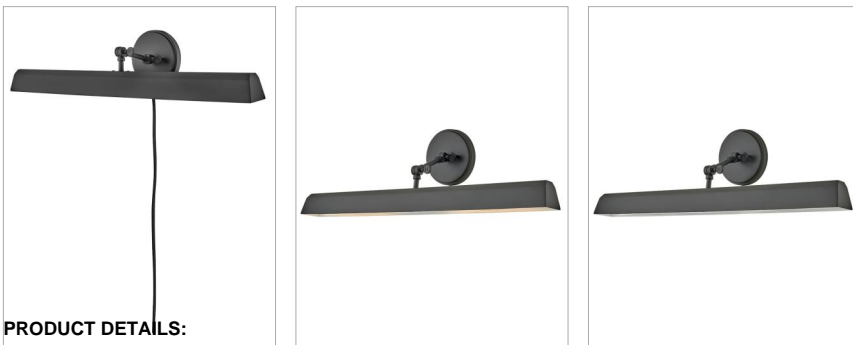

ARTI

47095BK

LARGE ADJUSTABLE ACCENT LIGHT

The perfect fixture for any space, Arti embodies simple elegance with its functional, streamlined design. Offering a robust lineup of fixture silhouettes, every aspect of the Arti family is adorned with practical features for a seamless integration into any room.

DETAILS	
FINISH:	Black
MATERIAL:	Steel
DIMMABLE:	YES, WITH DIMMABLE LAMP (NOT INCLUDED)

DIMENSIONS	
WIDTH:	30"
HEIGHT:	7.3"
WEIGHT:	5.5lb
BACK PLATE:	6" Dia.
EXTENSION:	7.3"
TOP TO OUTLET:	3"

LIGHT SOURCE	
LIGHT SOURCE:	Socketed
WATTAGE:	37796
VOLTAGE:	120v

SHIPPING	
CARTON LENGTH:	33.1
CARTON WIDTH:	10
CARTON HEIGHT:	9.1
CARTON WEIGHT:	7.2

PRODUCT DETAILS:

- Suitable for use in dry (indoor) locations as defined by NEC and CEC. Meets United States UL Underwriters Laboratories & CSA Canadian Standards Association Product Safety Standards.
- Can be hard wired or mounted with included plug-in cord
- Fully adjustable up or down
- Optional cord cover available, 6938BK
- Optional cord cover available, 6938BK
- Merging the best of traditional and modern elements with a sophisticated and streamlined look
- All dimensions listed are as shown
- Cord features an on/off switch