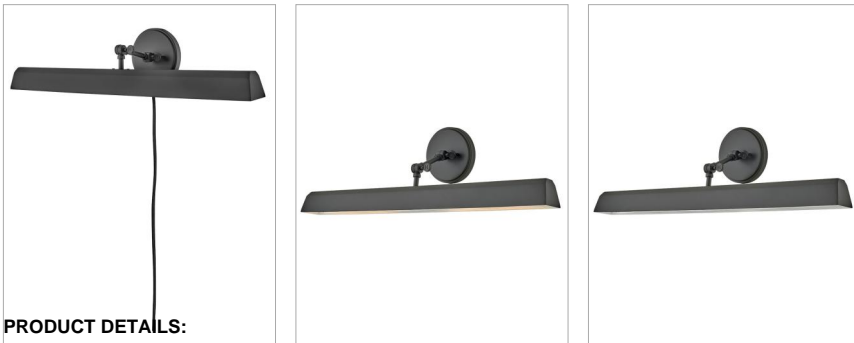

ARTI

47095BK

LARGE ADJUSTABLE ACCENT LIGHT

The perfect fixture for any space, Arti embodies simple elegance with its functional, streamlined design. Offering a robust lineup of fixture silhouettes, every aspect of the Arti family is adorned with practical features for a seamless integration into any room.

DETAILS	
FINISH:	Black
MATERIAL:	Steel
DIMMABLE:	No

DIMENSIONS	
WIDTH:	30"
HEIGHT:	7.3"
WEIGHT:	5.5lb
BACK PLATE:	6" Dia.
EXTENSION:	7.3"
TOP TO OUTLET:	3"

LIGHT SOURCE	
LIGHT SOURCE:	Socketed
WATTAGE:	2-10w Med. LED, 60 Equiv.
VOLTAGE:	120v

SHIPPING	
CARTON LENGTH:	33.1
CARTON WIDTH:	10
CARTON HEIGHT:	9.1
CARTON WEIGHT:	7.2

PRODUCT DETAILS:

- Suitable for use in dry (indoor) locations as defined by NEC and CEC. Meets United States UL Underwriters Laboratories & CSA Canadian Standards Association Product Safety Standards.
- Can be hard wired or mounted with included plug-in cord
- Fully adjustable up or down
- Optional cord cover available, 6938BK
- Merging the best of traditional and modern elements with a sophisticated and streamlined look
- All dimensions listed are as shown