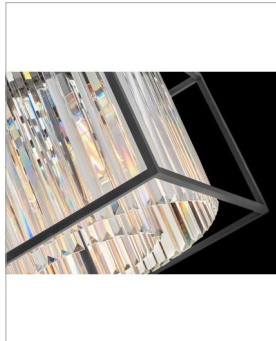

GIADA

4558BK

EXTRA LARGE MULTI TIER

Giada is a contemporary chandelier collection with stunning crystal prisms set within a frame of Black to create a seamless, sparkling, jewelry-like effect.

DETAILS	
FINISH:	Black
MATERIAL:	Steel
DIMMABLE:	No

DIMENSIONS	
WIDTH:	20"
HEIGHT:	50.3"
WEIGHT:	88.8lb

LIGHT SOURCE	
LIGHT SOURCE:	Socketed
WATTAGE:	18-14w Med. LED, 60w Equiv.
VOLTAGE:	120v

MOUNTING	
CANOPY:	6.5" Dia.
LEAD WIRE:	1 X 120"
MAX HEIGHT:	93.3

SHIPPING	
CARTON LENGTH:	66.5
CARTON WIDTH:	24.5
CARTON HEIGHT:	19
CARTON WEIGHT:	116

PRODUCT DETAILS:

- This fixture includes multiple down stems in various lengths to customize the installation height of the fixture, including one 6" stem and two 12" stems.
- Fixture weighs over 50lbs. Must be supported independently of the outlet box unless the outlet box is UL listed for the appropriate weight.
- Suitable for use in dry (indoor) locations as defined by NEC and CEC. Meets United States UL Underwriters Laboratories & CSA Canadian Standards Association Product Safety Standards
- Striking and glamorous silhouette with luxe details and a rich finish makes a dramatic statement
- Striking black finish enhances design