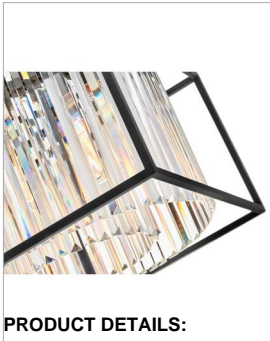

GIADA

4558BK

EXTRA LARGE MULTI TIER

Giada is a contemporary chandelier collection with stunning crystal prisms set within a frame of Black to create a seamless, sparkling, jewelry-like effect.

DETAILS	
FINISH:	Black
MATERIAL:	Steel
DIMMABLE:	No

DIMENSIONS	
WIDTH:	20"
HEIGHT:	50.3"
WEIGHT:	88.8lb

LIGHT SOURCE	
LIGHT SOURCE:	Socketed
WATTAGE:	18-14w Med. LED, 60w Equiv.
VOLTAGE:	120v

MOUNTING	
CANOPY:	6.5" Dia.
LEAD WIRE:	1 X 120"
MAX HEIGHT:	93.3

SHIPPING	
CARTON LENGTH:	66.5
CARTON WIDTH:	24.5
CARTON HEIGHT:	19
CARTON WEIGHT:	116

PRODUCT DETAILS:

- This fixture includes multiple down stems in various lengths to customize the installation height of the fixture, including one 6" stem and two 12" stems.
- Fixture weighs over 50lbs. Must be supported independently of the outlet box unless the outlet box is UL listed for the appropriate weight.
- Suitable for use in dry (indoor) locations as defined by NEC and CEC. Meets United States UL Underwriters Laboratories & CSA Canadian Standards Association Product Safety Standards
- Striking and glamorous silhouette with luxe details and a rich finish makes a dramatic statement
- Striking black finish enhances design