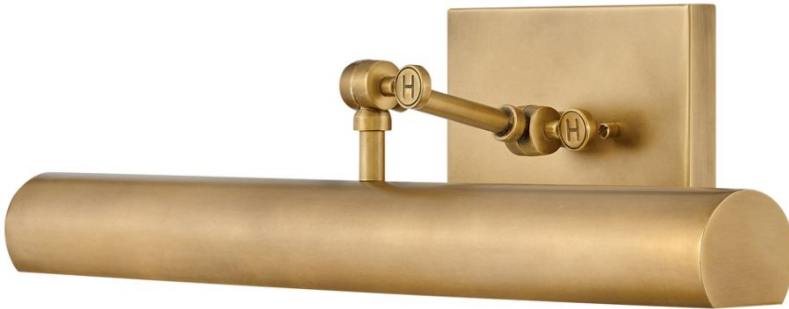

STOKES

43012HB

MEDIUM ADJUSTABLE ACCENT LIGHT

Stokes embraces traditional elegance at its finest. A delicate geometric backplate serves as the backdrop for a rounded shade in a striking Black or Heritage Brass finish. Slim and streamlined, Stokes makes a dramatic impact while highlighting favorite elements within a space with artful illumination and comes with a removable cord and switch.

DETAILS	
FINISH:	Heritage Brass
MATERIAL:	Steel
DIMMABLE:	No

DIMENSIONS	
WIDTH:	20"
HEIGHT:	5.5"
WEIGHT:	4lb
BACK PLATE:	7"W X 5"H
TOP TO OUTLET:	2.5"

LIGHT SOURCE	
LIGHT SOURCE:	Socketed
WATTAGE:	2-10w Med. LED, 60w Equiv.
VOLTAGE:	120v

SHIPPING	
CARTON LENGTH:	23
CARTON WIDTH:	13
CARTON HEIGHT:	5.5
CARTON WEIGHT:	5.1

PRODUCT DETAILS:

- Suitable for use in dry (indoor) locations as defined by NEC and CEC. Meets United States UL Underwriters Laboratories & CSA Canadian Standards Association Product Safety Standards.
- Features On/Off switch
- Fully adjustable up or down
- Classic, elegant lines and timeless details enhance a traditional space
- Optional cord cover available, 6938HB
- All dimensions listed are as shown