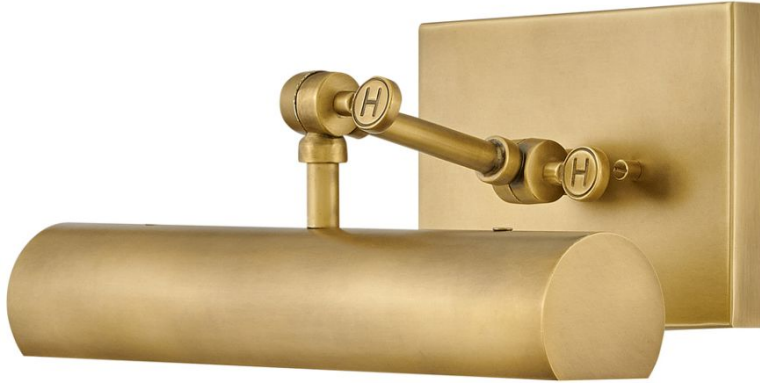

## 43010HB

### SMALL ADJUSTABLE ACCENT LIGHT

Stokes embraces traditional elegance at its finest. A delicate geometric backplate serves as the backdrop for a rounded shade in a striking Black or Heritage Brass finish. Slim and streamlined, Stokes makes a dramatic impact while highlighting favorite elements within a space with artful illumination and comes with a removable cord and switch.

DETAILS	
FINISH:	Heritage Brass
MATERIAL:	Steel
DIMMABLE:	No

DIMENSIONS	
WIDTH:	12"
HEIGHT:	5.5"
WEIGHT:	3.3lb
BACK PLATE:	7"W X 5"H
TOP TO OUTLET:	2.5"

LIGHT SOURCE	
LIGHT SOURCE:	Socketed
WATTAGE:	1-10w Med. LED, 60w Equiv.
VOLTAGE:	120v

SHIPPING	
CARTON LENGTH:	15
CARTON WIDTH:	12.8
CARTON HEIGHT:	5.5
CARTON WEIGHT:	4.1

PRODUCT DETAILS

- Suitable for use in dry (indoor) locations as defined by NEC and CEC. Meets United States UL Underwriters Laboratories & CSA Canadian Standards Association Product Safety Standards.
- Features On/Off switch
- Fully adjustable up or down
- Classic, elegant lines and timeless details enhance a traditional space
- Optional cord cover available, 6938HB
- All dimensions listed are as shown