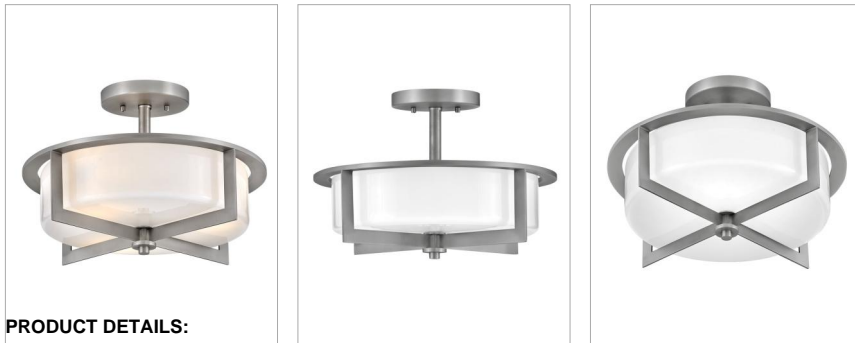

BAXLEY

42033AN

MEDIUM SEMI-FLUSH MOUNT

A versatile semi-flush mount collection, Baxley features a prominent crossbar frame that complements various design styles. The cased opal glass adds a striking shine against multiple finish options.

DETAILS	
FINISH:	Antique Nickel
MATERIAL:	Steel
GLASS:	Cased Opal
DIMMABLE:	YES, WITH DIMMABLE LAMP (NOT INCLUDED)

DIMENSIONS	
WIDTH:	15.3"
HEIGHT:	10.3"
WEIGHT:	8.8lb

LIGHT SOURCE	
LIGHT SOURCE:	Socketed
WATTAGE:	3-5w Cand. LED, 60w Equiv.
VOLTAGE:	120v

MOUNTING	
CANOPY:	5.5" Dia.

SHIPPING	
CARTON LENGTH:	17.7
CARTON WIDTH:	17.7
CARTON HEIGHT:	12.8
CARTON WEIGHT:	11

PRODUCT DETAILS:

- Suitable for use in dry (indoor) locations as defined by NEC and CEC. Meets United States UL Underwriters Laboratories & CSA Canadian Standards Association Product Safety Standards.
- Merging the best of traditional and modern elements with a sophisticated and streamlined look