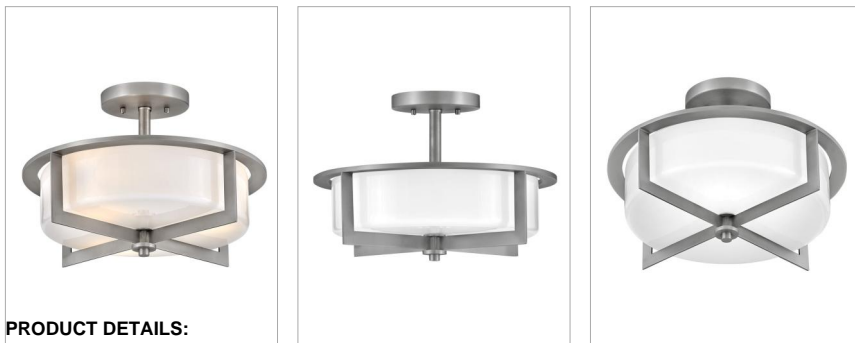

BAXLEY

42033AN

MEDIUM SEMI-FLUSH MOUNT

A versatile semi-flush mount collection, Baxley features a prominent crossbar frame that complements various design styles. The cased opal glass adds a striking shine against multiple finish options.

DETAILS	
FINISH:	Antique Nickel
MATERIAL:	Steel
GLASS:	Cased Opal
DIMMABLE:	No

DIMENSIONS	
WIDTH:	15.3"
HEIGHT:	10.3"
WEIGHT:	8.8lb

LIGHT SOURCE	
LIGHT SOURCE:	Socketed
WATTAGE:	3-5w Cand. LED, 60w Equiv.
VOLTAGE:	120v

MOUNTING	
CANOPY:	5.5" Dia.

SHIPPING	
CARTON LENGTH:	17.7
CARTON WIDTH:	17.7
CARTON HEIGHT:	12.8
CARTON WEIGHT:	11

PRODUCT DETAILS:

- Suitable for use in dry (indoor) locations as defined by NEC and CEC. Meets United States UL Underwriters Laboratories & CSA Canadian Standards Association Product Safety Standards
- Merging the best of traditional and modern elements, with a sophisticated and streamlined silhouette perfect for any space
- Classic matte brushed nickel finish