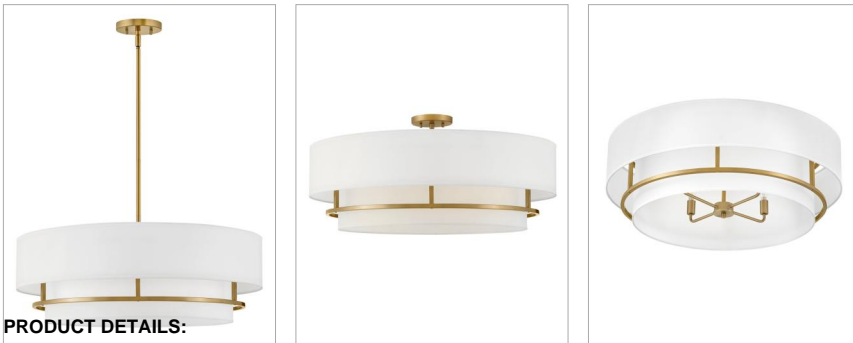

GRAHAM

38895LCB

LARGE CONVERTIBLE SEMI-FLUSH MOUNT

Handsome Graham is understated elegance, crafted with unique details making it the ultimate transitional semi-flush mount. Its welded frame is nestled between two off-white shades, in luminous faux parchment with a finished cluster visible from below. Graham is available in multiple finish options.

DETAILS	
FINISH:	Lacquered Brass
MATERIAL:	Steel
SHADE:	Faux Parchment
DIMMABLE:	YES, WITH DIMMABLE LAMP (NOT INCLUDED)

DIMENSIONS	
WIDTH:	30"
HEIGHT:	14"
WEIGHT:	5.1lb

LIGHT SOURCE	
LIGHT SOURCE:	Socketed
WATTAGE:	4-5w Cand. LED, 60w Equiv.
VOLTAGE:	120v

MOUNTING	
CANOPY:	5.25" Dia.
LEAD WIRE:	1 X 120"
MAX HEIGHT:	46.8

SHIPPING	
CARTON LENGTH:	33.3
CARTON WIDTH:	33.3
CARTON HEIGHT:	12.9
CARTON WEIGHT:	9.3

PRODUCT DETAILS:

- Suitable for use in dry (indoor) locations as defined by NEC and CEC. Meets United States UL Underwriters Laboratories & CSA Canadian Standards Association Product Safety Standards.
- Merging the best of traditional and modern elements with a sophisticated and streamlined look