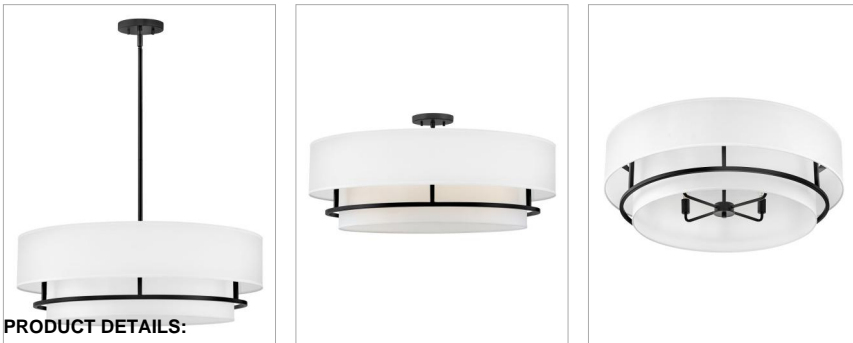

GRAHAM

38895BK

LARGE CONVERTIBLE SEMI-FLUSH MOUNT

Handsome Graham is understated elegance, crafted with unique details making it the ultimate transitional semi-flush mount. Its welded frame is nestled between two off-white shades, in luminous faux parchment with a finished cluster visible from below. Graham is available in multiple finish options.

DETAILS	
FINISH:	Black
MATERIAL:	Steel
SHADE:	Faux Parchment
DIMMABLE:	YES, WITH DIMMABLE LAMP (NOT INCLUDED)

DIMENSIONS	
WIDTH:	30"
HEIGHT:	14"
WEIGHT:	5.1lb

LIGHT SOURCE	
LIGHT SOURCE:	Socketed
WATTAGE:	4-5w Cand. LED, 60w Equiv.
VOLTAGE:	120v

MOUNTING	
CANOPY:	5.25" Dia.
LEAD WIRE:	1 X 120"
MAX HEIGHT:	46.8

SHIPPING	
CARTON LENGTH:	33.3
CARTON WIDTH:	33.3
CARTON HEIGHT:	12.9
CARTON WEIGHT:	9.3

PRODUCT DETAILS:

- Suitable for use in dry (indoor) locations as defined by NEC and CEC. Meets United States UL Underwriters Laboratories & CSA Canadian Standards Association Product Safety Standards.
- Merging the best of traditional and modern elements with a sophisticated and streamlined look