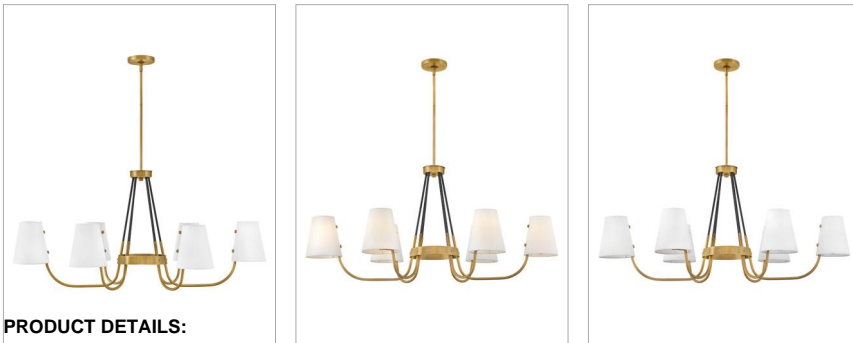

### MEDIUM SIX LIGHT LINEAR

Aston breathes true tradition. Elegantly curved arms in contrasting finishes meet tapered offset shades. Exuding classic style, Aston is available in a Heritage Brass with Black finish.

| DETAILS       |   |
|---------------|---|
| FINISH:       | Heritage Brass                          |
| MATERIAL:     | Steel                                   |
| SHADE:        | Off-White Fabric                        |
| SLOPE DEGREE: | 90                                      |
| DIMMABLE:     | YES - WITH DIMMABLE LAMP (NOT INCLUDED) |

#### PRODUCT DETAILS:

- This item may be hung on a sloped ceiling
- This fixture includes multiple down stems in various lengths to customize the installation height of the fixture, including one 6" stem and two 12" stems
- Suitable for use in dry (indoor) locations as defined by NEC and CEC. Meets United States UL Underwriters Laboratories & CSA Canadian Standards Association Product Safety Standards.
- Fixture is oval in shape
- Classic, elegant lines and timeless details enhance a traditional space