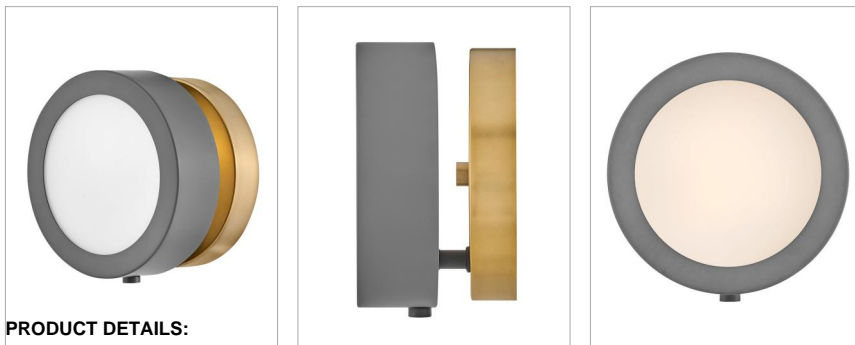

MERCER

3650DMG

SMALL ADJUSTABLE SINGLE LIGHT SCONCE

Synonymous with vintage glamour, Mercer's mid-century modern design has a cool simplicity that blends robust metal construction and circular glass shades that emit a soft glow, creating a perfect accent for any décor. Mercer is available in multiple finishes.

DETAILS	
FINISH:	Dark Matte Grey
MATERIAL:	Steel
GLASS:	Etched Opal
DIMMABLE:	YES - WITH DIMMABLE LAMP (NOT INCLUDED)

DIMENSIONS	
WIDTH:	6.8"
HEIGHT:	6.8"
WEIGHT:	2lb
BACK PLATE:	6.75" Dia.
EXTENSION:	4"
TOP TO OUTLET:	3.5"

LIGHT SOURCE	
LIGHT SOURCE:	Socketed
WATTAGE:	1-5w Cand. LED, 60w Equiv.
VOLTAGE:	120v

SHIPPING	
CARTON LENGTH:	9.5
CARTON WIDTH:	9.5
CARTON HEIGHT:	6.5
CARTON WEIGHT:	2.5

PRODUCT DETAILS:

- Distinctive mid-century modern elements merge with sleek and timeless forms for a vintage vibe with modern flair
- Suitable for use in damp locations as defined by NEC and CEC. Meets United States UL Underwriters Laboratories & CSA Canadian Standards Association Product Safety Standards.
- ADA compliant