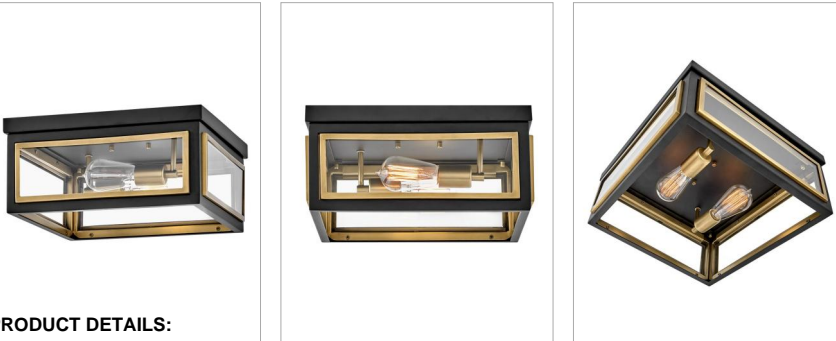

SHAW

32981BK

MEDIUM FLUSH MOUNT

Traditional in style, and unique in character, Shaw is distinguished by its dramatic frame and enchanting design elements. Robust clear glass panels, the rich two-tone finish combination, and a captivating fine chain detail unite to deliver dashing heritage charm.

DETAILS	
FINISH:	Black
MATERIAL:	Steel
GLASS:	Clear
DIMMABLE:	YES, WITH DIMMABLE LAMP (NOT INCLUDED)

DIMENSIONS	
WIDTH:	14"
HEIGHT:	6.5"
WEIGHT:	11lb

LIGHT SOURCE	
LIGHT SOURCE:	Socketed
WATTAGE:	2-10w Med. LED
VOLTAGE:	120v

MOUNTING	
CANOPY:	14" Sq.

SHIPPING	
CARTON LENGTH:	17.3
CARTON WIDTH:	17.3
CARTON HEIGHT:	9.8
CARTON WEIGHT:	12.6

PRODUCT DETAILS:

- Suitable for use in dry (indoor) locations as defined by NEC and CEC. Meets United States UL Underwriters Laboratories & CSA Canadian Standards Association Product Safety Standards.
- Ideal for vintage filament bulbs (not included)
- Classic, elegant lines and timeless details enhance a traditional space