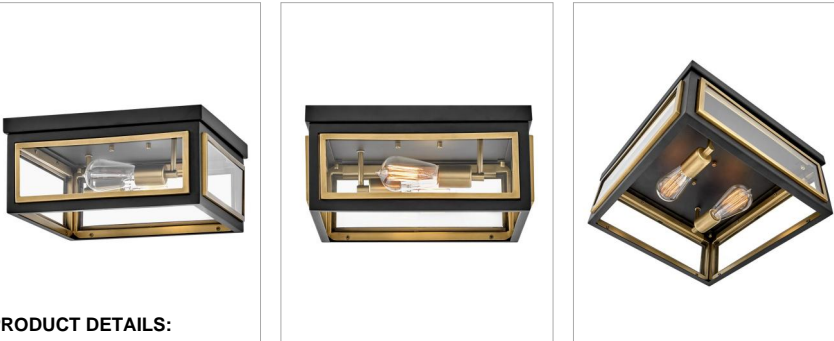

SHAW

32981BK

MEDIUM FLUSH MOUNT

Traditional in style, and unique in character, Shaw is distinguished by its dramatic frame and enchanting design elements. Robust clear glass panels, the rich two-tone finish combination, and a captivating fine chain detail unite to deliver dashing heritage charm.

DETAILS	
FINISH:	Black
MATERIAL:	Steel
GLASS:	Clear
DIMMABLE:	YES - WITH DIMMABLE LAMP (NOT INCLUDED)

DIMENSIONS	
WIDTH:	14"
HEIGHT:	6.5"
WEIGHT:	11lb

LIGHT SOURCE	
LIGHT SOURCE:	Socketed
WATTAGE:	2-10w Med. LED
VOLTAGE:	120v

MOUNTING	
CANOPY:	14" Sq.

SHIPPING	
CARTON LENGTH:	17.3
CARTON WIDTH:	17.3
CARTON HEIGHT:	9.8
CARTON WEIGHT:	12.6

PRODUCT DETAILS:

- Suitable for use in dry (indoor) locations as defined by NEC and CEC. Meets United States UL Underwriters Laboratories & CSA Canadian Standards Association Product Safety Standards.
- Classic, elegant lines and timeless details enhance a traditional space
- Ideal for vintage filament bulbs (not included)