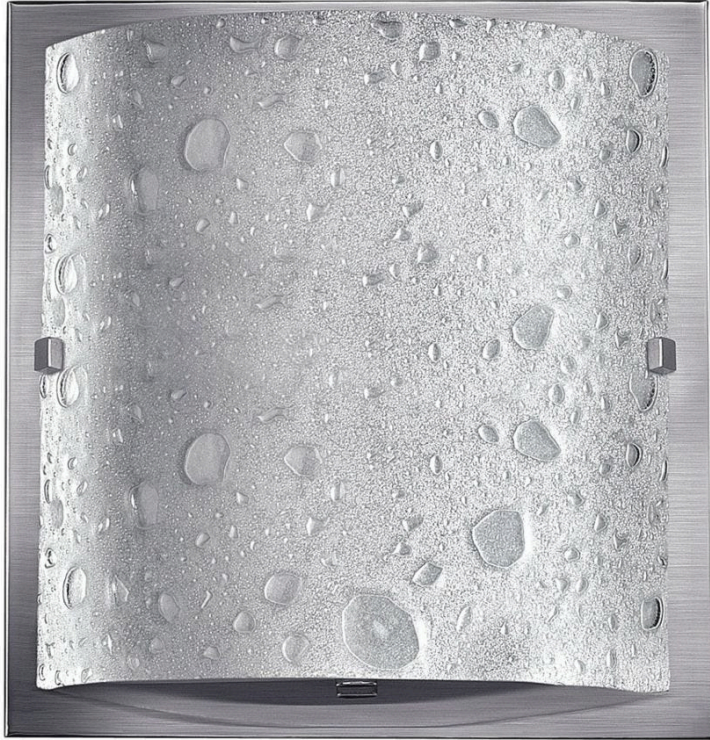

DAPHNE

5920BN

SINGLE LIGHT VANITY

Daphne features contemporary pocket style bubble art glass set against a sleek raceway back plate in chic Chrome or Brushed Nickel finishes. The etched bottom lens conceals the light source.

DETAILS	
FINISH:	Brushed Nickel
MATERIAL:	Metal
GLASS:	Etched Bubble Art

DIMENSIONS	
WIDTH:	8.5"
HEIGHT:	9"
WEIGHT:	2lb
BACK PLATE:	8.5"W X 9"H
EXTENSION:	4"
TOP TO OUTLET:	4.5"

LIGHT SOURCE	
LIGHT SOURCE:	Socket
VOLTAGE:	120v

SHIPPING	
CARTON LENGTH:	10
CARTON WIDTH:	10.5
CARTON HEIGHT:	6
CARTON WEIGHT:	4

PRODUCT DETAILS:

- Fixture can be mounted either up or down
- Suitable for use in damp locations as defined by NEC and CEC. Meets United States UL Underwriters Laboratories & CSA Canadian Standards Association Product Safety Standards
- Fixture is ADA compliant and adheres to the standards and guidelines listed by the Americans with Disabilities Act
- Bold lines and a clean, minimalist style creates a modern look
- Classic matte brushed nickel finish