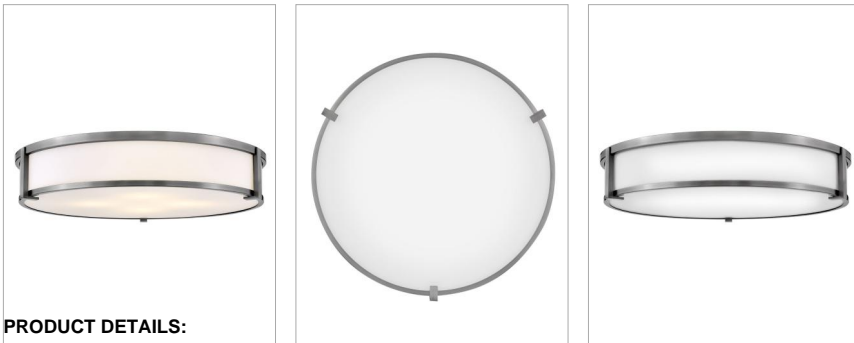

LOWELL

3244AN

LARGE FLUSH MOUNT

Lowell is a transitional design with clean lines and a subtle mid-century modern overtone. Robust cast L-bracket details combine with a twist lock system to maintain a sleek appearance that fits any décor.

DETAILS	
FINISH:	Antique Nickel
MATERIAL:	Steel
GLASS:	Etched Opal
DIMMABLE:	YES, WITH DIMMABLE LAMP (NOT INCLUDED)

DIMENSIONS	
WIDTH:	24"
HEIGHT:	4.8"
WEIGHT:	20.9lb

LIGHT SOURCE	
LIGHT SOURCE:	Socketed
WATTAGE:	4-7w Med. LED, 60w Equiv.
VOLTAGE:	120v

MOUNTING	
CANOPY:	23.75" Dia.

SHIPPING	
CARTON LENGTH:	27.4
CARTON WIDTH:	27.4
CARTON HEIGHT:	15.8
CARTON WEIGHT:	29

PRODUCT DETAILS:

- Suitable for use in dry (indoor) locations as defined by NEC and CEC. Meets United States UL Underwriters Laboratories & CSA Canadian Standards Association Product Safety Standards.
- Bold silhouette with dramatic details creates a modern statement