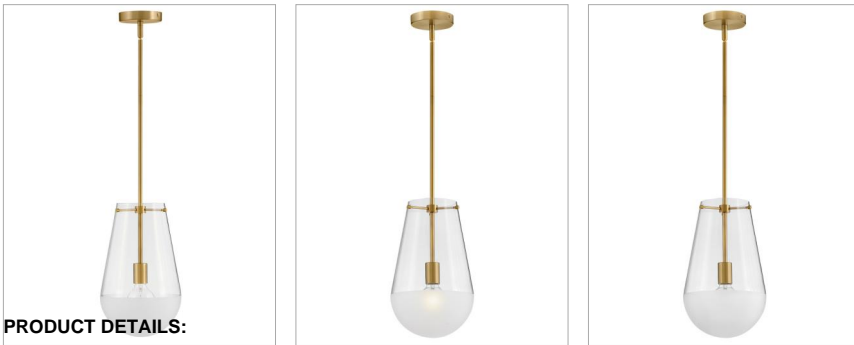

BECK

32087LCB

SMALL PENDANT

Beck's transitional style is reinforced by a smooth Lacquered Brass or Black finish paired with an etch-dipped glass shade offering texture and visual interest.

DETAILS	
FINISH:	Lacquered Brass
MATERIAL:	Steel
GLASS:	Clear with Etch-Dipped
SLOPE DEGREE:	90
DIMMABLE:	YES, WITH DIMMABLE LAMP (NOT INCLUDED)

DIMENSIONS	
WIDTH:	9"
HEIGHT:	14.8"
WEIGHT:	7.5lb

LIGHT SOURCE	
LIGHT SOURCE:	Socketed
WATTAGE:	1-14w Med. LED, 100w Equiv.
VOLTAGE:	120v

MOUNTING	
CANOPY:	4.75" Dia.
LEAD WIRE:	1 X 120"
MAX HEIGHT:	47.8

SHIPPING	
CARTON LENGTH:	11.8
CARTON WIDTH:	11.3
CARTON HEIGHT:	20.8
CARTON WEIGHT:	4.7

PRODUCT DETAILS:

- Suitable for use in dry (indoor) locations as defined by NEC and CEC. Meets United States UL Underwriters Laboratories & CSA Canadian Standards Association Product Safety Standards.
- Merging the best of traditional and modern elements with a sophisticated and streamlined look