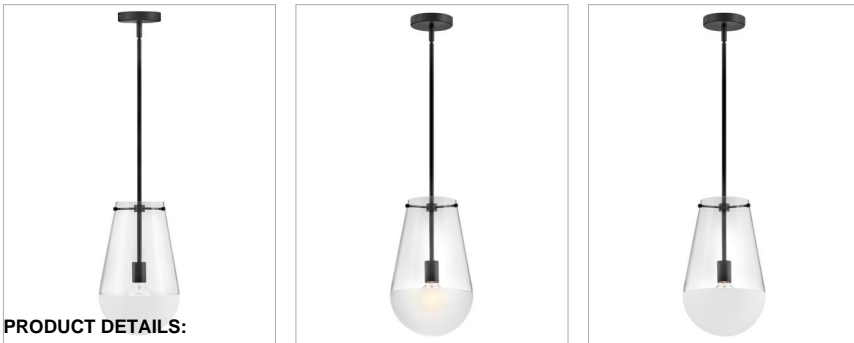

BECK

32087BK

SMALL PENDANT

Beck's transitional style is reinforced by a smooth Lacquered Brass or Black finish paired with an etch-dipped glass shade offering texture and visual interest.

DETAILS	
FINISH:	Black
MATERIAL:	Steel
GLASS:	Clear with Etch-Dipped
SLOPE DEGREE:	90
DIMMABLE:	No

DIMENSIONS	
WIDTH:	9"
HEIGHT:	14.8"
WEIGHT:	7.5lb

LIGHT SOURCE	
LIGHT SOURCE:	Socketed
WATTAGE:	1-14w Med. LED, 100w Equiv.
VOLTAGE:	120v

MOUNTING	
CANOPY:	4.75" Dia.
LEAD WIRE:	1 X 120"
MAX HEIGHT:	47.8

SHIPPING	
CARTON LENGTH:	11.8
CARTON WIDTH:	11.3
CARTON HEIGHT:	20.8
CARTON WEIGHT:	4.7

PRODUCT DETAILS:

- Suitable for use in dry (indoor) locations as defined by NEC and CEC. Meets United States UL Underwriters Laboratories & CSA Canadian Standards Association Product Safety Standards.
- Merging the best of traditional and modern elements with a sophisticated and streamlined look