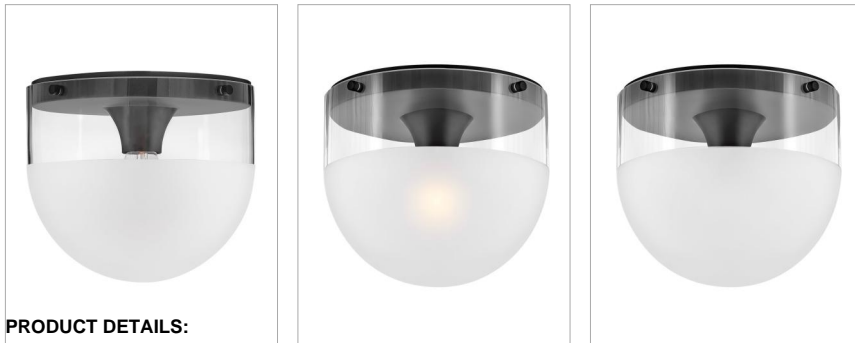

BECK

32081BK

EXTRA SMALL FLUSH MOUNT

Beck's transitional style is reinforced by a smooth Lacquered Brass or Black finish paired with an etch-dipped glass shade offering texture and visual interest.

DETAILS	
FINISH:	Black
MATERIAL:	Steel
GLASS:	Clear with Etch-Dipped
DIMMABLE:	YES, WITH DIMMABLE LAMP (NOT INCLUDED)

DIMENSIONS	
WIDTH:	9"
HEIGHT:	8"
WEIGHT:	3.3lb

LIGHT SOURCE	
LIGHT SOURCE:	Socketed
WATTAGE:	1-8w Med. LED, 60w Equiv.
VOLTAGE:	120v

MOUNTING	
CANOPY:	8.75" Dia.

SHIPPING	
CARTON LENGTH:	11.5
CARTON WIDTH:	11.5
CARTON HEIGHT:	11.8
CARTON WEIGHT:	4.2

PRODUCT DETAILS:

- Suitable for use in dry (indoor) locations as defined by NEC and CEC. Meets United States UL Underwriters Laboratories & CSA Canadian Standards Association Product Safety Standards.
- Merging the best of traditional and modern elements with a sophisticated and streamlined look
- Medium based LED lamp required