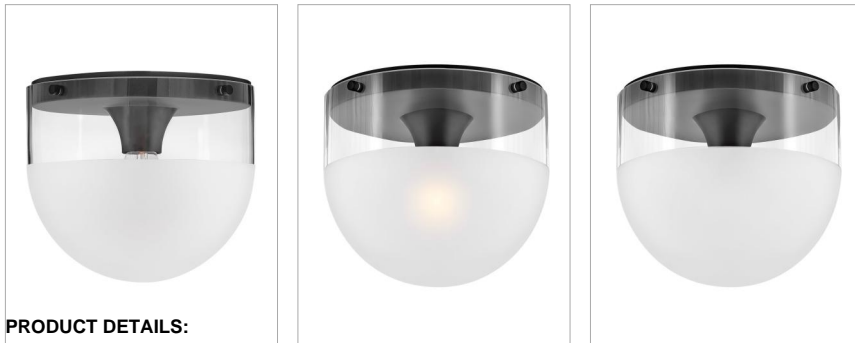

BECK

32081BK

EXTRA SMALL FLUSH MOUNT

Beck's transitional style is reinforced by a smooth Lacquered Brass or Black finish paired with an etch-dipped glass shade offering texture and visual interest.

DETAILS	
FINISH:	Black
MATERIAL:	Steel
GLASS:	Clear with Etch-Dipped
DIMMABLE:	YES - WITH DIMMABLE LAMP (NOT INCLUDED)

DIMENSIONS	
WIDTH:	9"
HEIGHT:	8"
WEIGHT:	3.3lb

LIGHT SOURCE	
LIGHT SOURCE:	Socketed
WATTAGE:	1-8w Med. LED, 60w Equiv.
VOLTAGE:	120v

MOUNTING	
CANOPY:	8.75" Dia.

SHIPPING	
CARTON LENGTH:	11.5
CARTON WIDTH:	11.5
CARTON HEIGHT:	11.8
CARTON WEIGHT:	4.2

PRODUCT DETAILS:

- Suitable for use in dry (indoor) locations as defined by NEC and CEC. Meets United States UL Underwriters Laboratories & CSA Canadian Standards Association Product Safety Standards.
- Medium based LED lamp required
- Merging the best of traditional and modern elements with a sophisticated and streamlined look