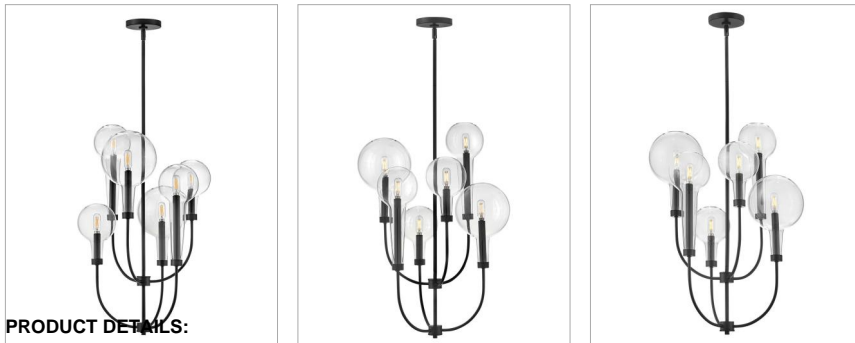

ALCHEMY

30525BK

LARGE PENDANT

Inspired by the vintage flasks of a chemistry classroom, Alchemy is a unique statement piece. Its tapered globes instantly stand out in a variety of spaces, while the open silhouette enhances its sophisticated edge.

DETAILS	
FINISH:	Black
MATERIAL:	Steel
GLASS:	Clear
SLOPE DEGREE:	90
DIMMABLE:	YES, WITH DIMMABLE LAMP (NOT INCLUDED)

DIMENSIONS	
WIDTH:	20"
HEIGHT:	27.8"
WEIGHT:	3.6lb

LIGHT SOURCE	
LIGHT SOURCE:	Socketed
WATTAGE:	6-5w Cand. LED, 60w Equiv.
VOLTAGE:	120v

MOUNTING	
CANOPY:	4.75" Dia.
LEAD WIRE:	1 X 120"
MAX HEIGHT:	53.3

SHIPPING	
CARTON LENGTH:	22.5
CARTON WIDTH:	22.5
CARTON HEIGHT:	25.8
CARTON WEIGHT:	6.5

PRODUCT DETAILS:

- This item may be hung on a sloped ceiling
- This fixture includes multiple down stems in various lengths to customize the installation height, including one 6" stem and three 12" stems
- Suitable for use in dry (indoor) locations as defined by NEC and CEC. Meets United States UL Underwriters Laboratories & CSA Canadian Standards Association Product Safety Standards.
- T6 or T8 bulbs required (not included)
- Merging the best of traditional and modern elements with a sophisticated and streamlined look