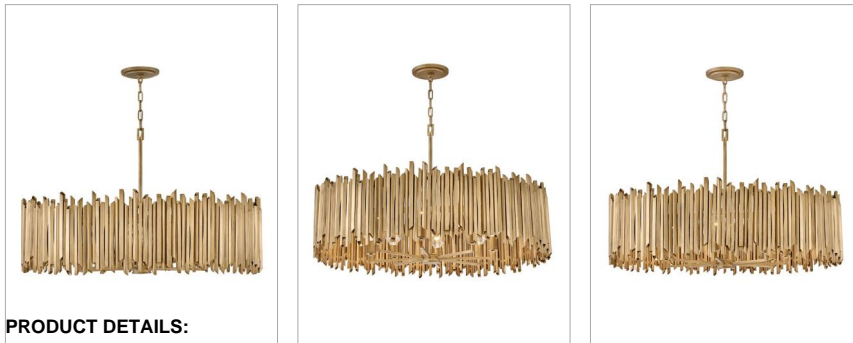

lisa mcdennon
COLLECTION

ROCA

30026BNG

LARGE DRUM

Gleaming with both natural and glam influences, Roca makes a dramatic statement. Part of the Lisa McDennon Collection, this dazzling design stands apart with its striking sculptural silhouette. Roca radiates an edgy organic elegance with handmade, hand-painted square rods in Burnished Gold.

DETAILS	
FINISH:	Burnished Gold
MATERIAL:	Steel
SLOPE DEGREE:	90
DIMMABLE:	No

DIMENSIONS	
WIDTH:	40"
HEIGHT:	25"
WEIGHT:	39.3lb

LIGHT SOURCE	
LIGHT SOURCE:	Socketed
WATTAGE:	8-14w Med. LED, 100w Equiv.
VOLTAGE:	120v

MOUNTING	
CANOPY:	6.5" Dia.
LEAD WIRE:	1 X 144"

SHIPPING	
CARTON LENGTH:	42
CARTON WIDTH:	42
CARTON HEIGHT:	16.5
CARTON WEIGHT:	72.1

PRODUCT DETAILS:

- This chain or cable hung fixture may be installed on any sloped ceiling
- Suitable for use in dry (indoor) locations as defined by NEC and CEC. Meets United States UL Underwriters Laboratories & CSA Canadian Standards Association Product Safety Standards
- The Lisa McDennon Collection offers a striking mix of edgy, sculptural silhouettes that incorporate modern, organic elements and luxe materials, brought to life by her innovative and original point of view.
- Bold silhouette with dramatic details creates a modern statement
- Luxurious gold finish with opulent sheen