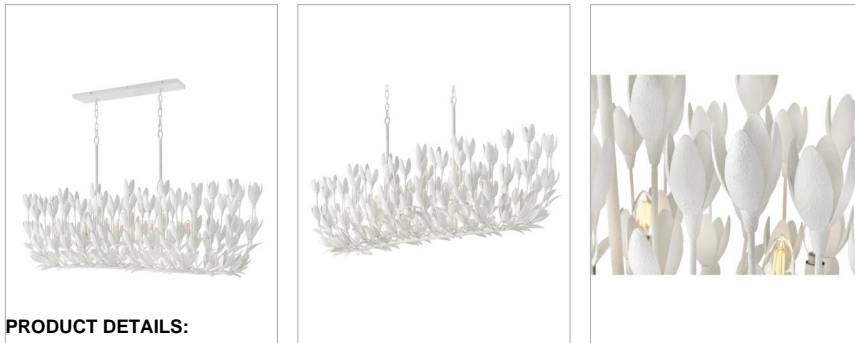

lisa mcdennon
COLLECTION

FLORA

30015TXP

LARGE TEN LIGHT LINEAR

Flora is a work of art inspired by the delicate nature and beauty of florals. Blurring the line between lighting and sculpture, Flora's handmade, hand-painted blooms mesmerizingly unfold while the bulbs beautifully nestle inside.

DETAILS	
FINISH:	Textured Plaster
MATERIAL:	Steel
SLOPE DEGREE:	90
DIMMABLE:	YES, WITH DIMMABLE LAMP (NOT INCLUDED)

DIMENSIONS	
WIDTH:	60"
HEIGHT:	27.8"
DEPTH:	14
WEIGHT:	36lb

LIGHT SOURCE	
LIGHT SOURCE:	Socketed
WATTAGE:	10-5w Cand. LED, 60w Equiv.
VOLTAGE:	120v

MOUNTING	
CANOPY:	4.5"W X 20"L
LEAD WIRE:	1 X 144"

SHIPPING	
CARTON LENGTH:	66
CARTON WIDTH:	20
CARTON HEIGHT:	23.5
CARTON WEIGHT:	61.6

PRODUCT DETAILS:

- This item may be hung on a sloped ceiling
- Suitable for use in dry (indoor) locations as defined by NEC and CEC. Meets United States UL Underwriters Laboratories & CSA Canadian Standards Association Product Safety Standards.
- The Lisa McDennon Collection offers a striking mix of edgy, sculptural silhouettes that incorporate modern, organic elements and luxe materials, brought to life by her innovative and original point of view.
- Classic, elegant lines and timeless details enhance a traditional space