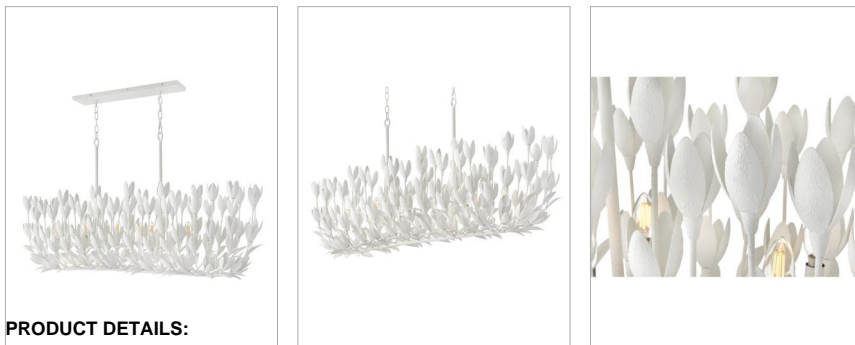

lisa mcdennon
COLLECTION

FLORA

30015TXP

LARGE TEN LIGHT LINEAR

Flora is a work of art inspired by the delicate nature and beauty of florals. Blurring the line between lighting and sculpture, Flora's handmade, hand-painted blooms mesmerizingly unfold while the bulbs beautifully nestle inside.

DETAILS	
FINISH:	Textured Plaster
MATERIAL:	Steel
SLOPE DEGREE:	90
DIMMABLE:	No

DIMENSIONS	
WIDTH:	60"
HEIGHT:	27.8"
DEPTH:	14
WEIGHT:	36lb

LIGHT SOURCE	
LIGHT SOURCE:	Socketed
WATTAGE:	10-5w Cand. LED, 60w Equiv.
VOLTAGE:	120v

MOUNTING	
CANOPY:	4.5"W X 20"L
LEAD WIRE:	1 X 144"

SHIPPING	
CARTON LENGTH:	66
CARTON WIDTH:	20
CARTON HEIGHT:	23.5
CARTON WEIGHT:	61.6

PRODUCT DETAILS:

- This item may be hung on a sloped ceiling
- Suitable for use in dry (indoor) locations as defined by NEC and CEC. Meets United States UL Underwriters Laboratories & CSA Canadian Standards Association Product Safety Standards.
- The Lisa McDennon Collection offers a striking mix of edgy, sculptural silhouettes that incorporate modern, organic elements and luxe materials, brought to life by her innovative and original point of view.
- Classic, elegant lines and timeless details enhance a traditional space