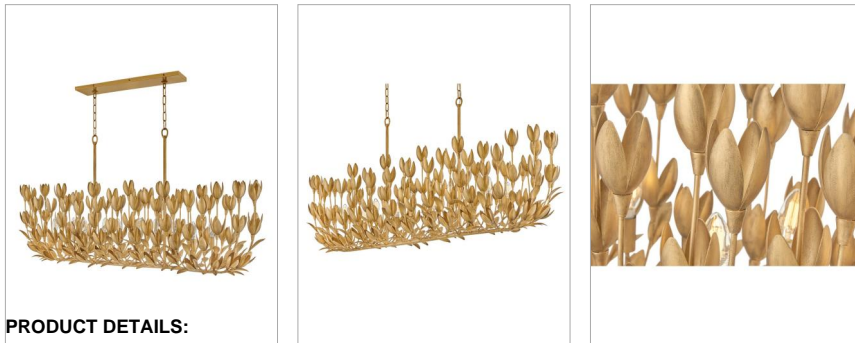

lisa mcdennon
COLLECTION

FLORA

30015BNG

LARGE TEN LIGHT LINEAR

Flora is a work of art inspired by the delicate nature and beauty of florals. Blurring the line between lighting and sculpture, Flora's handmade, hand-painted blooms mesmerizingly unfold while the bulbs beautifully nestle inside.

DETAILS	
FINISH:	Burnished Gold
MATERIAL:	Steel
SLOPE DEGREE:	90
DIMMABLE:	DOES NOT APPLY

DIMENSIONS	
WIDTH:	60"
HEIGHT:	27.8"
DEPTH:	14
WEIGHT:	36lb

LIGHT SOURCE	
LIGHT SOURCE:	Socketed
WATTAGE:	10-5w Cand. LED, 60w Equiv.
VOLTAGE:	120v

MOUNTING	
CANOPY:	4.5"W X 20"L
LEAD WIRE:	1 X 144"

SHIPPING	
CARTON LENGTH:	66
CARTON WIDTH:	20
CARTON HEIGHT:	23.5
CARTON WEIGHT:	61.6

PRODUCT DETAILS:

- This item may be hung on a sloped ceiling
- Suitable for use in dry (indoor) locations as defined by NEC and CEC. Meets United States UL Underwriters Laboratories & CSA Canadian Standards Association Product Safety Standards.
- The Lisa McDennon Collection offers a striking mix of edgy, sculptural silhouettes that incorporate modern, organic elements and luxe materials, brought to life by her innovative and original point of view.
- Classic, elegant lines and timeless details enhance a traditional space
- Luxurious gold finish with opulent sheen