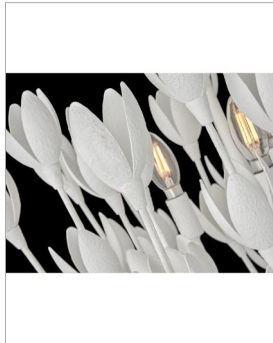

lisa mcdennon  
COLLECTION

PRODUCT DETAILS:

- This item may be hung on a sloped ceiling
- Convertible fixture can be hung as a pendant or semi-flush mount
- Suitable for use in dry (indoor) locations as defined by NEC and CEC. Meets United States UL Underwriters Laboratories & CSA Canadian Standards Association Product Safety Standards.
- The Lisa McDenon Collection offers a striking mix of edgy, sculptural silhouettes that incorporate modern, organic elements and luxe materials, brought to life by her innovative and original point of view.
- Classic, elegant lines and timeless details enhance a traditional space

#### MEDIUM CONVERTIBLE SEMI-FLUSH MOUNT

Flora is a work of art inspired by the delicate nature and beauty of florals. Blurring the line between lighting and sculpture, Flora's handmade, hand-painted blooms mesmerizingly unfold while the bulbs beautifully nestle inside.

DETAILS	
FINISH:	Textured Plaster
MATERIAL:	Steel
SLOPE DEGREE:	90
DIMMABLE:	YES, WITH DIMMABLE LAMP (NOT INCLUDED)

DIMENSIONS	
WIDTH:	20"
HEIGHT:	16"
WEIGHT:	14lb

LIGHT SOURCE	
LIGHT SOURCE:	Socketed
WATTAGE:	3-5w Cand. LED, 60w Equiv.
VOLTAGE:	120v