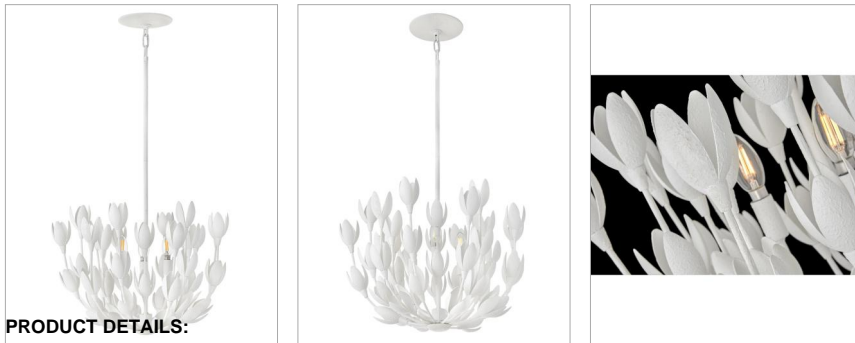

lisa mcdennon
COLLECTION

FLORA

30011TXP

MEDIUM CONVERTIBLE SEMI-FLUSH MOUNT

Flora is a work of art inspired by the delicate nature and beauty of florals. Blurring the line between lighting and sculpture, Flora's handmade, hand-painted blooms mesmerizingly unfold while the bulbs beautifully nestle inside.

DETAILS	
FINISH:	Textured Plaster
MATERIAL:	Steel
SLOPE DEGREE:	90
DIMMABLE:	YES - WITH DIMMABLE LAMP (NOT INCLUDED)

DIMENSIONS	
WIDTH:	20"
HEIGHT:	16"
WEIGHT:	14lb

LIGHT SOURCE	
LIGHT SOURCE:	Socketed
WATTAGE:	3-5w Cand. LED, 60w Equiv.
VOLTAGE:	120v

MOUNTING	
CANOPY:	6.5" Dia.
LEAD WIRE:	1 X 144"
MAX HEIGHT:	45.8

SHIPPING	
CARTON LENGTH:	23
CARTON WIDTH:	23
CARTON HEIGHT:	20
CARTON WEIGHT:	22.4

PRODUCT DETAILS:

- Suitable for use in dry (indoor) locations as defined by NEC and CEC. Meets United States UL Underwriters Laboratories & CSA Canadian Standards Association Product Safety Standards.
- This item may be hung on a sloped ceiling
- Merging the best of traditional and modern elements with a sophisticated and streamlined look
- Convertible fixture can be hung as a pendant or semi-flush mount
- The Lisa McDenon Collection offers a striking mix of edgy, sculptural silhouettes that incorporate modern, organic elements and luxe materials, brought to life by her innovative and original point of view.