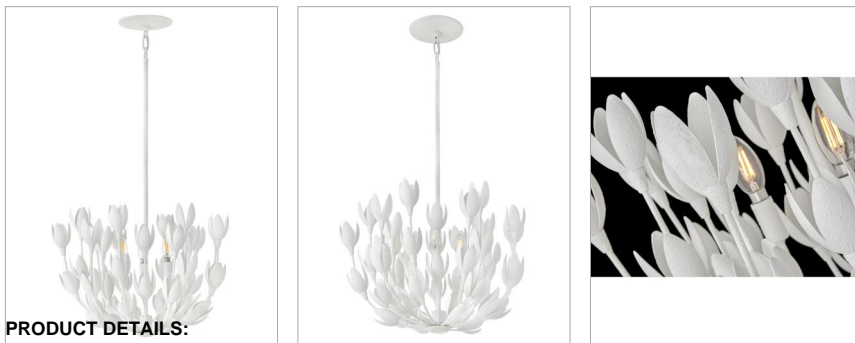

SHIPPING

CARTON LENGTH:	23
CARTON WIDTH:	23
CARTON HEIGHT:	20
CARTON WEIGHT:	22.4

PRODUCT DETAILS:

- This item may be hung on a sloped ceiling
- Convertible fixture can be hung as a pendant or semi-flush mount
- Suitable for use in dry (indoor) locations as defined by NEC and CEC. Meets United States UL Underwriters Laboratories & CSA Canadian Standards Association Product Safety Standards.
- The Lisa McDennon Collection offers a striking mix of edgy, sculptural silhouettes that incorporate modern, organic elements and luxe materials, brought to life by her innovative and original point of view.
- Classic, elegant lines and timeless details enhance a traditional space

HINKLEY

HINKLEY
33000 Pin Oak Parkway
Avon Lake, OH 44012

PHONE: (440) 653-5500
Toll Free: 1 (800) 446-5539

hinkley.com