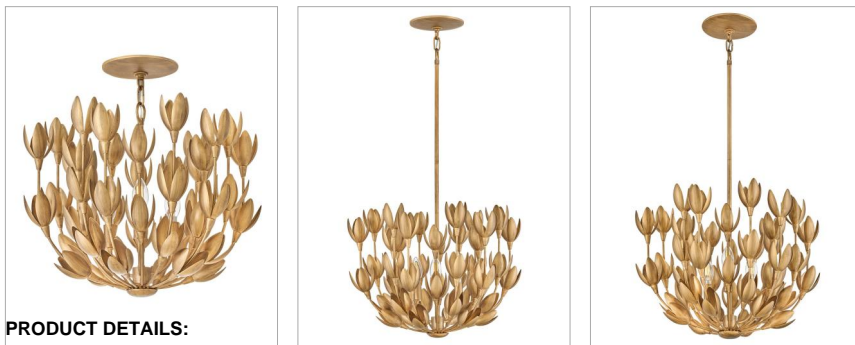

lisa mcdennon
COLLECTION

FLORA

30011BNG

MEDIUM CONVERTIBLE SEMI-FLUSH MOUNT

Flora is a work of art inspired by the delicate nature and beauty of florals. Blurring the line between lighting and sculpture, Flora's handmade, hand-painted blooms mesmerizingly unfold while the bulbs beautifully nestle inside.

| DETAILS | |
|---------------|----------------------------------------|
| FINISH: | Burnished Gold |
| MATERIAL: | Steel |
| SLOPE DEGREE: | 90 |
| DIMMABLE: | YES, WITH DIMMABLE LAMP (NOT INCLUDED) |

| DIMENSIONS | |
|------------|------|
| WIDTH: | 20" |
| HEIGHT: | 16" |
| WEIGHT: | 14lb |

| LIGHT SOURCE | |
|---------------|----------------------------|
| LIGHT SOURCE: | Socketed |
| WATTAGE: | 3-5w Cand. LED, 60w Equiv. |
| VOLTAGE: | 120v |

PRODUCT DETAILS:

- This item may be hung on a sloped ceiling
- Convertible fixture can be hung as a pendant or semi-flush mount
- Suitable for use in dry (indoor) locations as defined by NEC and CEC. Meets United States UL Underwriters Laboratories & CSA Canadian Standards Association Product Safety Standards.
- The Lisa McDennon Collection offers a striking mix of edgy, sculptural silhouettes that incorporate modern, organic elements and luxe materials, brought to life by her innovative and original point of view.
- Classic, elegant lines and timeless details enhance a traditional space
- Luxurious gold finish with opulent sheen