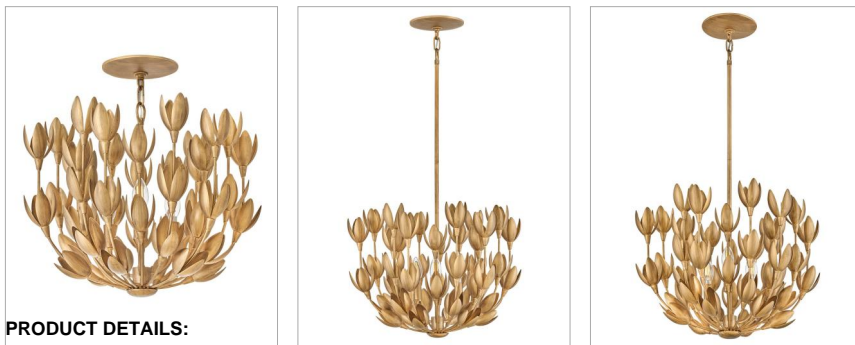

lisa mcdennon
COLLECTION

FLORA

30011BNG

MEDIUM CONVERTIBLE SEMI-FLUSH MOUNT

Flora is a work of art inspired by the delicate nature and beauty of florals. Blurring the line between lighting and sculpture, Flora's handmade, hand-painted blooms mesmerizingly unfold while the bulbs beautifully nestle inside.

DETAILS	
FINISH:	Burnished Gold
MATERIAL:	Steel
SLOPE DEGREE:	90
DIMMABLE:	No

DIMENSIONS	
WIDTH:	20"
HEIGHT:	16"
WEIGHT:	14lb

LIGHT SOURCE	
LIGHT SOURCE:	Socketed
WATTAGE:	3-5w Cand. LED, 60w Equiv.
VOLTAGE:	120v

MOUNTING	
CANOPY:	6.5" Dia.
LEAD WIRE:	1 X 144"
MAX HEIGHT:	45.8

SHIPPING	
CARTON LENGTH:	23
CARTON WIDTH:	23
CARTON HEIGHT:	20
CARTON WEIGHT:	22.4

PRODUCT DETAILS:

- This chain or cable hung fixture may be installed on any sloped ceiling
- Convertible fixture mounts directly to canopy or with a fixture-specific stem or chain that is 6" or less
- Suitable for use in dry (indoor) locations as defined by NEC and CEC. Meets United States UL Underwriters Laboratories & CSA Canadian Standards Association Product Safety Standards
- The Lisa McDennon Collection offers a striking mix of edgy, sculptural silhouettes that incorporate modern, organic elements and luxe materials, brought to life by her innovative and original point of view.
- Classic, elegant lines and timeless details enhance a traditional space
- Luxurious gold finish with opulent sheen