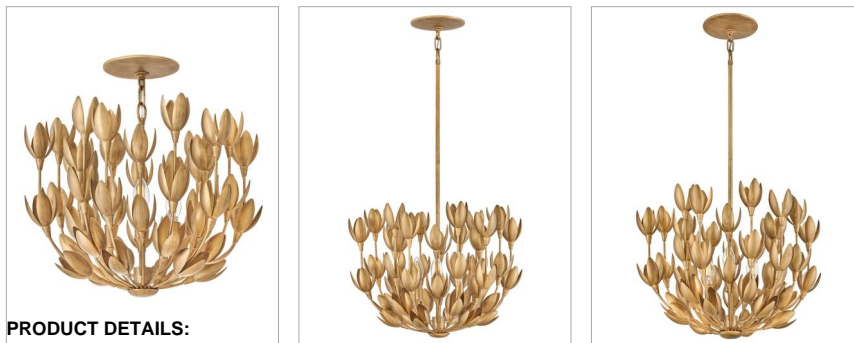

lisa mcdennon
COLLECTION

FLORA

30011BNG

LARGE CONVERTIBLE SEMI-FLUSH MOUNT

Flora is a work of art inspired by the delicate nature and beauty of florals. Blurring the line between lighting and sculpture, Flora's handmade, hand-painted blooms mesmerizingly unfold while the bulbs beautifully nestle inside.

DETAILS

FINISH:	Burnished Gold
MATERIAL:	Steel
SLOPE DEGREE:	90

DIMENSIONS

WIDTH:	20"
HEIGHT:	16"
WEIGHT:	14lb

LIGHT SOURCE

LIGHT SOURCE:	LED Lamp
WATTAGE:	3-5w Cand. LED, 60w Equiv.
VOLTAGE:	120v

MOUNTING

CANOPY:	6.5" Dia.
LEAD WIRE:	1 X 144"
MAX HEIGHT:	45.8

SHIPPING

CARTON LENGTH:	23
CARTON WIDTH:	23
CARTON HEIGHT:	20
CARTON WEIGHT:	22.4

PRODUCT DETAILS:

- This chain or cable hung fixture may be installed on any sloped ceiling
- Convertible fixture mounts directly to canopy or with a fixture-specific stem or chain that is 6" or less
- Suitable for use in dry (indoor) locations as defined by NEC and CEC. Meets United States UL Underwriters Laboratories & CSA Canadian Standards Association Product Safety Standards
- The Lisa McDennon Collection offers a striking mix of edgy, sculptural silhouettes that incorporate modern, organic elements and luxe materials, brought to life by her innovative and original point of view.
- Merging the best of traditional and modern elements, with a sophisticated and streamlined silhouette perfect for any space
- Luxurious gold finish with opulent sheen