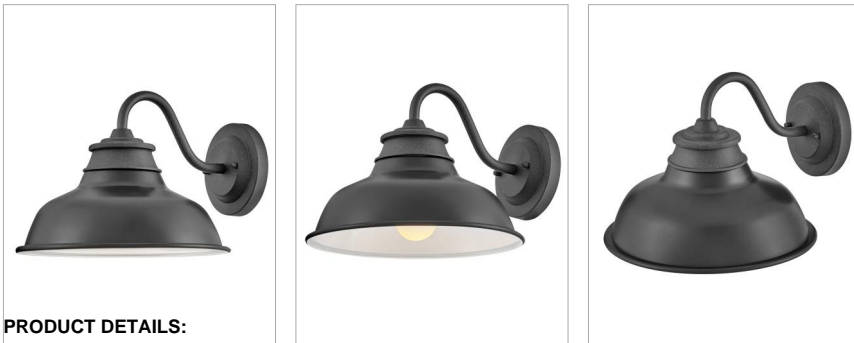

WALLACE

23080DZ

SMALL GOOSENECK BARN LIGHT

Wallace sets the bar for industrial-inspired warehouse lighting in a fun, fashionable form with retro flair. Customize outdoor living spaces with vintage-inspired aesthetics and enjoy the freedom of a variety of fresh finish options.

DETAILS	
FINISH:	Aged Zinc
MATERIAL:	Aluminum
SHADE:	Metal
DIMMABLE:	YES, WITH DIMMABLE LAMP (NOT INCLUDED)

DIMENSIONS	
WIDTH:	12"
HEIGHT:	9.5"
WEIGHT:	1.8lb
BACK PLATE:	5.5" Dia.
EXTENSION:	14.5"
TOP TO OUTLET:	4.25"

LIGHT SOURCE	
LIGHT SOURCE:	Socketed
WATTAGE:	1-14w Med. LED, 100w Equiv.
VOLTAGE:	120v

SHIPPING	
CARTON LENGTH:	14.3
CARTON WIDTH:	14
CARTON HEIGHT:	11.5
CARTON WEIGHT:	3.6

PRODUCT DETAILS:

- Suitable for use in wet (outdoor direct rain) locations as defined by NEC and CEC. Meets United States UL Underwriters Laboratories & CSA Canadian Standards Association Product Safety Standards
- Fixture is Dark Sky compliant and engineered to minimize light glare upward into the night sky
- 2-year finish warranty
- Angular lines, a bold finish and robust details create an industrial edge to add flair to any type of facade