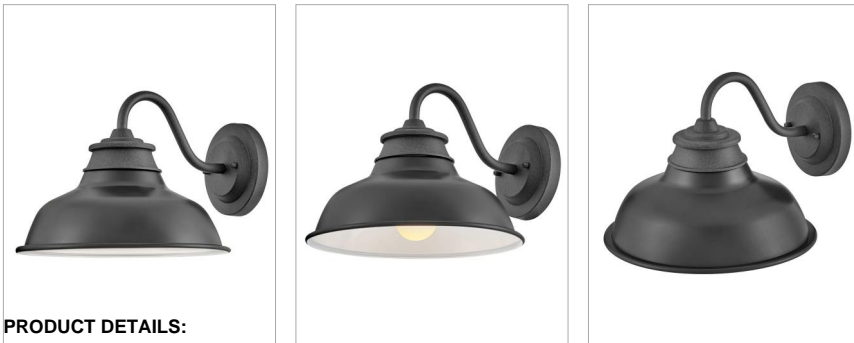

WALLACE

23080DZ

SMALL GOOSENECK BARN LIGHT

Wallace sets the bar for industrial-inspired warehouse lighting in a fun, fashionable form with retro flair. Customize outdoor living spaces with vintage-inspired aesthetics and enjoy the freedom of a variety of fresh finish options.

DETAILS	
FINISH:	Aged Zinc
MATERIAL:	Aluminum
SHADE:	Metal
DIMMABLE:	No

DIMENSIONS	
WIDTH:	12"
HEIGHT:	9.5"
WEIGHT:	1.8lb
BACK PLATE:	5.5" Dia.
EXTENSION:	14.5"
TOP TO OUTLET:	4.25"

LIGHT SOURCE	
LIGHT SOURCE:	Socketed
WATTAGE:	1-14w Med. LED, 100w Equiv.
VOLTAGE:	120v

SHIPPING	
CARTON LENGTH:	14.3
CARTON WIDTH:	14
CARTON HEIGHT:	11.5
CARTON WEIGHT:	3.6

PRODUCT DETAILS:

- Suitable for use in wet (outdoor direct rain or sprinkler) locations as defined by NEC and CEC. Meets United States UL Underwriters Laboratories & CSA Canadian Standards Association Product Safety Standards
- Fixture is Dark Sky compliant and engineered to minimize light glare upward into the night sky
- 2 year finish warranty
- Angular lines, a bold finish and robust details create an industrial edge to add flair to any type of façade
- Rich gray tone