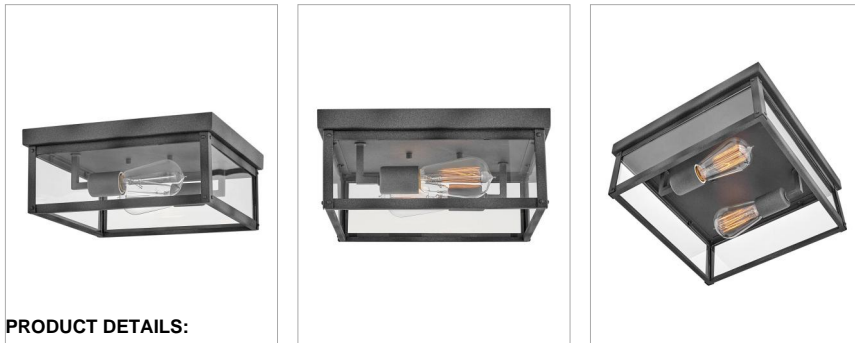

PRODUCT DETAILS:

- Suitable for use in damp locations as defined by NEC and CEC. Meets United States UL Underwriters Laboratories & CSA Canadian Standards Association Product Safety Standards.
- Ideal for vintage filament bulbs (not included)
- 2-year finish warranty
- Sophisticated and streamlined design, durable construction and a timeless finish complement any architectural style

HINKLEY

HINKLEY
33000 Pin Oak Parkway
Avon Lake, OH 44012

PHONE: (440) 653-5500
Toll Free: 1 (800) 446-5539

hinkley.com