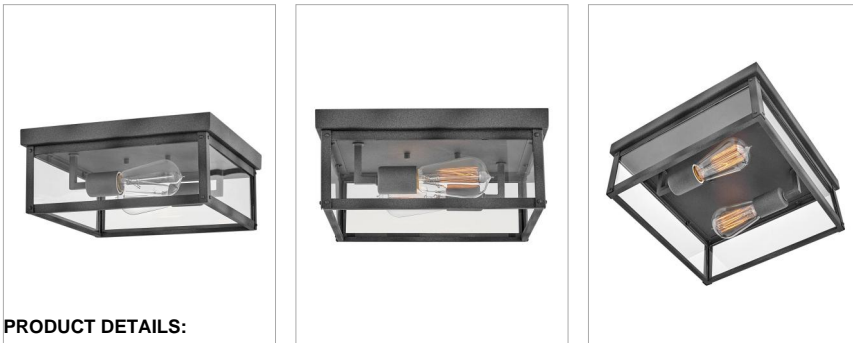

BECKHAM

12193DZ

SMALL FLUSH MOUNT

Sleek and stately, Beckham demands attention with its streamlined silhouette and transitional style as it emits a beautiful and even illumination throughout any space. Ideal for indoor and outdoor applications alike, Beckham's clear glass panels and multiple finish options complement a range of decorative lighting families. Vintage filament bulbs are recommended.

DETAILS	
FINISH:	Aged Zinc
MATERIAL:	Aluminum
GLASS:	Clear
DIMMABLE:	YES, WITH DIMMABLE LAMP (NOT INCLUDED)

DIMENSIONS	
WIDTH:	12"
HEIGHT:	5"
WEIGHT:	4lb

LIGHT SOURCE	
LIGHT SOURCE:	Socketed
WATTAGE:	2-8w Med. LED, 60w Equiv.
VOLTAGE:	120v

SHIPPING	
CARTON LENGTH:	14.8
CARTON WIDTH:	14.8
CARTON HEIGHT:	7.7
CARTON WEIGHT:	5.9

PRODUCT DETAILS:

- Suitable for use in damp locations as defined by NEC and CEC. Meets United States UL Underwriters Laboratories & CSA Canadian Standards Association Product Safety Standards.
- Ideal for vintage filament bulbs (not included)
- 2-year finish warranty
- Sophisticated and streamlined design, durable construction and a timeless finish complement any architectural style