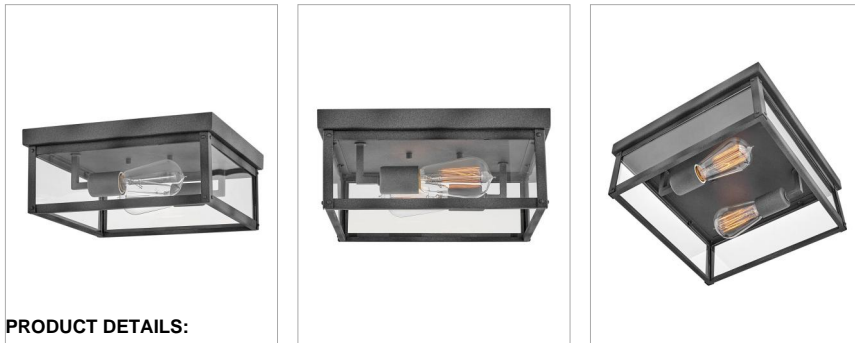

PRODUCT DETAILS:

- Suitable for use in damp locations as defined by NEC and CEC. Meets United States UL Underwriters Laboratories & CSA Canadian Standards Association Product Safety Standards.
- Ideal for vintage filament bulbs (not included)
- 2-year finish warranty
- Sophisticated and streamlined design, durable construction and a timeless finish complement any architectural style

HINKLEY

HINKLEY
33000 Pin Oak Parkway
Avon Lake, OH 44012

PHONE: (440) 653-5500
Toll Free: 1 (800) 446-5539

hinkley.com