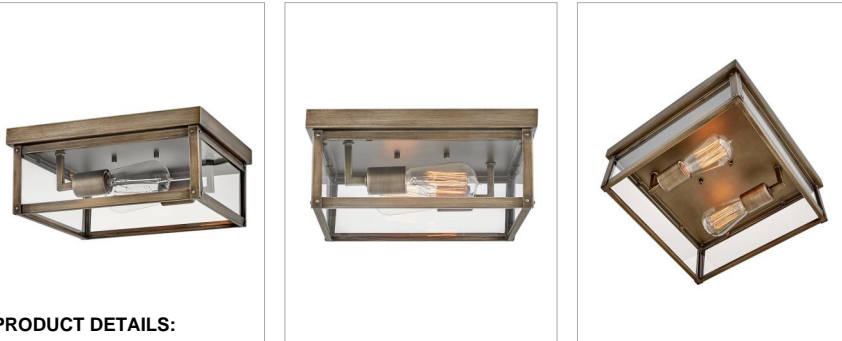

BECKHAM

12193BU

SMALL FLUSH MOUNT

Sleek and stately, Beckham demands attention with its streamlined silhouette and transitional style as it emits a beautiful and even illumination throughout any space. Ideal for indoor and outdoor applications alike, Beckham's clear glass panels and multiple finish options complement a range of decorative lighting families. Vintage filament bulbs are recommended.

DETAILS	
FINISH:	Burnished Bronze
MATERIAL:	Aluminum
GLASS:	Clear
DIMMABLE:	YES, WITH DIMMABLE LAMP (NOT INCLUDED)

DIMENSIONS	
WIDTH:	12"
HEIGHT:	5"
WEIGHT:	4lb

LIGHT SOURCE	
LIGHT SOURCE:	Socketed
WATTAGE:	2-8w Med. LED, 60w Equiv.
VOLTAGE:	120v

SHIPPING	
CARTON LENGTH:	14.8
CARTON WIDTH:	14.8
CARTON HEIGHT:	7.7
CARTON WEIGHT:	5.9

PRODUCT DETAILS:

- Suitable for use in damp locations as defined by NEC and CEC. Meets United States UL Underwriters Laboratories & CSA Canadian Standards Association Product Safety Standards.
- Ideal for vintage filament bulbs (not included)
- 2-year finish warranty
- Sophisticated and streamlined design, durable construction and a timeless finish complement any architectural style