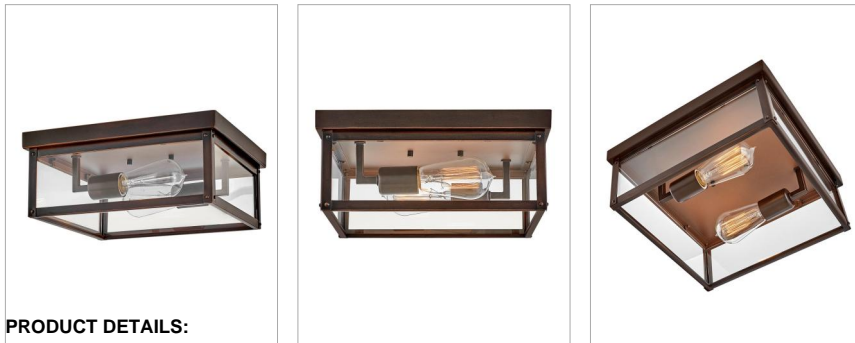

PRODUCT DETAILS:

- Suitable for use in damp locations as defined by NEC and CEC. Meets United States UL Underwriters Laboratories & CSA Canadian Standards Association Product Safety Standards.
- Ideal for vintage filament bulbs (not included)
- 2-year finish warranty
- Sophisticated and streamlined design, durable construction and a timeless finish complement any architectural style
- Gleaming copper finish that ages naturally over time

HINKLEY

HINKLEY
33000 Pin Oak Parkway
Avon Lake, OH 44012

PHONE: (440) 653-5500
Toll Free: 1 (800) 446-5539

hinkley.com