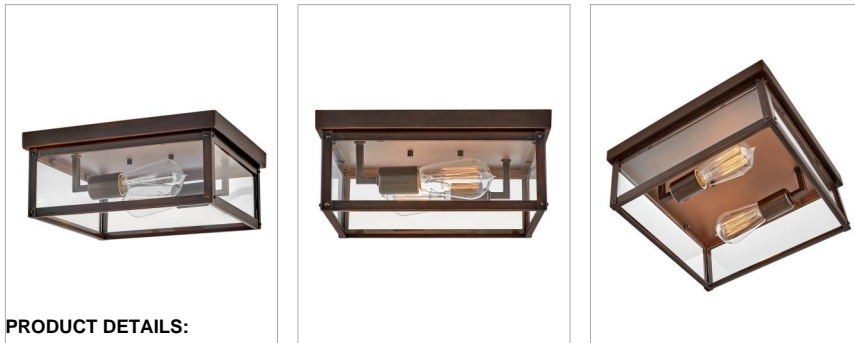

BECKHAM

12193BLC

SMALL FLUSH MOUNT

Sleek and stately, Beckham demands attention with its streamlined silhouette and transitional style as it emits a beautiful and even illumination throughout any space. Ideal for indoor and outdoor applications alike, Beckham's clear glass panels and multiple finish options complement a range of decorative lighting families. Vintage filament bulbs are recommended.

DETAILS	
FINISH:	Blackened Copper
MATERIAL:	Aluminum
GLASS:	Clear
DIMMABLE:	YES, WITH DIMMABLE LAMP (NOT INCLUDED)

DIMENSIONS	
WIDTH:	12"
HEIGHT:	5"
WEIGHT:	4lb

LIGHT SOURCE	
LIGHT SOURCE:	Socketed
WATTAGE:	2-8w Med. LED, 60w Equiv.
VOLTAGE:	120v

SHIPPING	
CARTON LENGTH:	14.8
CARTON WIDTH:	14.8
CARTON HEIGHT:	7.7
CARTON WEIGHT:	5.9

PRODUCT DETAILS:

- Suitable for use in damp locations as defined by NEC and CEC. Meets United States UL Underwriters Laboratories & CSA Canadian Standards Association Product Safety Standards.
- Ideal for vintage filament bulbs (not included)
- 2-year finish warranty
- Sophisticated and streamlined design, durable construction and a timeless finish complement any architectural style
- Gleaming copper finish that ages naturally over time