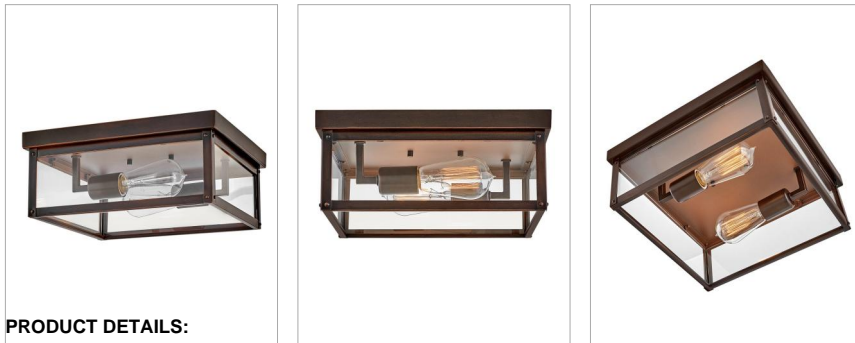

PRODUCT DETAILS:

- Suitable for use in damp locations as defined by NEC and CEC. Meets United States UL Underwriters Laboratories & CSA Canadian Standards Association Product Safety Standards
- Ideal for vintage filament bulbs (not included)
- 2 year finish warranty
- Sophisticated and streamlined design, durable construction and timeless finish complement any architectural style
- Gleaming copper finish that ages naturally over time

HINKLEY

HINKLEY
33000 Pin Oak Parkway
Avon Lake, OH 44012

PHONE: (440) 653-5500
Toll Free: 1 (800) 446-5539

hinkley.com