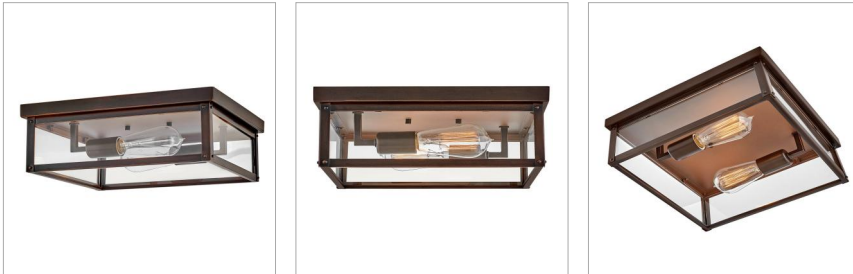

BECKHAM

12193BLC

SMALL FLUSH MOUNT

Sleek and stately, Beckham demands attention with its streamlined silhouette and transitional style as it emits a beautiful and even illumination throughout any space. Ideal for indoor and outdoor applications alike, Beckham's clear glass panels and multiple finish options complement a range of decorative lighting families. Vintage filament bulbs are recommended.

DETAILS	
FINISH:	Blackened Copper
MATERIAL:	Aluminum
GLASS:	Clear
DIMMABLE:	YES - WITH DIMMABLE LAMP (NOT INCLUDED)

DIMENSIONS	
WIDTH:	12"
HEIGHT:	5"
WEIGHT:	4lb

LIGHT SOURCE	
LIGHT SOURCE:	Socketed
WATTAGE:	2-8w Med. LED, 60w Equiv.
VOLTAGE:	120v

SHIPPING	
CARTON LENGTH:	14.8
CARTON WIDTH:	14.8
CARTON HEIGHT:	7.7
CARTON WEIGHT:	5.9

PRODUCT DETAILS:

- Suitable for use in damp locations as defined by NEC and CEC. Meets United States UL Underwriters Laboratories & CSA Canadian Standards Association Product Safety Standards.
- Gleaming copper finish that ages naturally over time
- 2-year finish warranty
- Ideal for vintage filament bulbs (not included)
- Sophisticated and streamlined design, durable construction and a timeless finish complement any architectural style