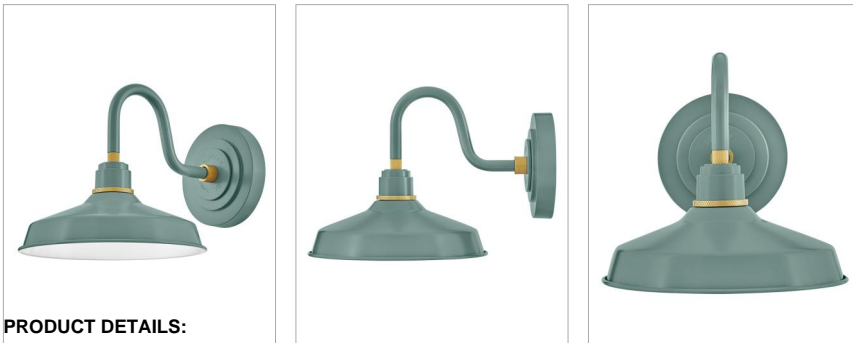

FOUNDRY CLASSIC

10231SGN

SMALL GOOSENECK BARN LIGHT

Decidedly industrious, Foundry reinvents purposeful lighting. Focused and direct, the sturdy aluminum shade features knurled brass details to offset a variety of finish options while casting a uniform light. The simple, understated form plants a vintage aesthetic for both inside and outside spaces while offering mix and match options that customize the look.

| DETAILS | |
|-----------|---|
| FINISH: | Sage Green |
| MATERIAL: | Aluminum |
| SHADE: | Metal |
| DIMMABLE: | YES - WITH DIMMABLE LAMP (NOT INCLUDED) |

| DIMENSIONS | |
|----------------|---------|
| WIDTH: | 9.5" |
| HEIGHT: | 9.3" |
| WEIGHT: | 2.8lb |
| BACK PLATE: | 6" Dia. |
| EXTENSION: | 13.3" |
| TOP TO OUTLET: | 4.75" |

| LIGHT SOURCE | |
|---------------|-----------------------------|
| LIGHT SOURCE: | Socketed |
| WATTAGE: | 1-14w Med. LED, 100w Equiv. |
| VOLTAGE: | 120v |

| SHIPPING | |
|----------------|------|
| CARTON LENGTH: | 12.5 |
| CARTON WIDTH: | 12.5 |
| CARTON HEIGHT: | 11 |
| CARTON WEIGHT: | 8 |

PRODUCT DETAILS:

- Angular lines, a bold finish and robust details create an industrial edge to add flair to any type of facade
- Suitable for use in wet (outdoor direct rain) locations as defined by NEC and CEC. Meets United States UL Underwriters Laboratories & CSA Canadian Standards Association Product Safety Standards
- 2-year finish warranty
- Fixture is Dark Sky compliant and engineered to minimize light glare upward into the night sky