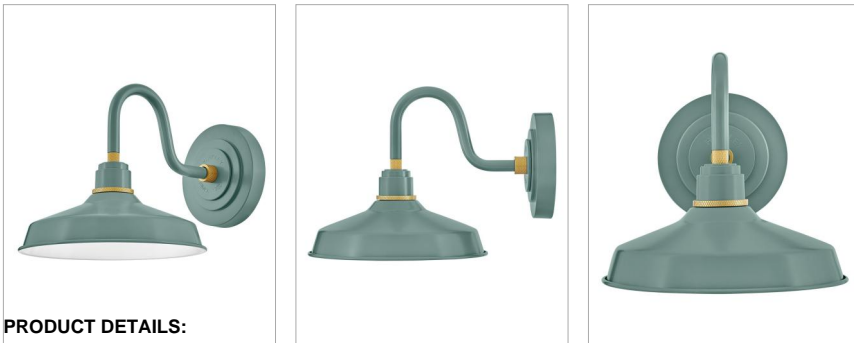

FOUNDRY CLASSIC

10231SGN

SMALL GOOSENECK BARN LIGHT

Decidedly industrious, Foundry reinvents purposeful lighting. Focused and direct, the sturdy aluminum shade features knurled brass details to offset a variety of finish options while casting a uniform light. The simple, understated form plants a vintage aesthetic for both inside and outside spaces while offering mix and match options that customize the look.

DETAILS	
FINISH:	Sage Green
MATERIAL:	Aluminum
SHADE:	Metal
DIMMABLE:	YES, WITH DIMMABLE LAMP (NOT INCLUDED)

DIMENSIONS	
WIDTH:	9.5"
HEIGHT:	9.3"
WEIGHT:	2.8lb
BACK PLATE:	6" Dia.
EXTENSION:	13.3"
TOP TO OUTLET:	4.75"

LIGHT SOURCE	
LIGHT SOURCE:	Socketed
WATTAGE:	1-14w Med. LED, 100w Equiv.
VOLTAGE:	120v

SHIPPING	
CARTON LENGTH:	12.5
CARTON WIDTH:	12.5
CARTON HEIGHT:	11
CARTON WEIGHT:	8

PRODUCT DETAILS:

- Suitable for use in wet (outdoor direct rain) locations as defined by NEC and CEC. Meets United States UL Underwriters Laboratories & CSA Canadian Standards Association Product Safety Standards
- Fixture is Dark Sky compliant and engineered to minimize light glare upward into the night sky
- 2-year finish warranty
- Angular lines, a bold finish and robust details create an industrial edge to add flair to any type of facade

HINKLEY

HINKLEY
33000 Pin Oak Parkway
Avon Lake, OH 44012

PHONE: (440) 653-5500
Toll Free: 1 (800) 446-5539

hinkley.com