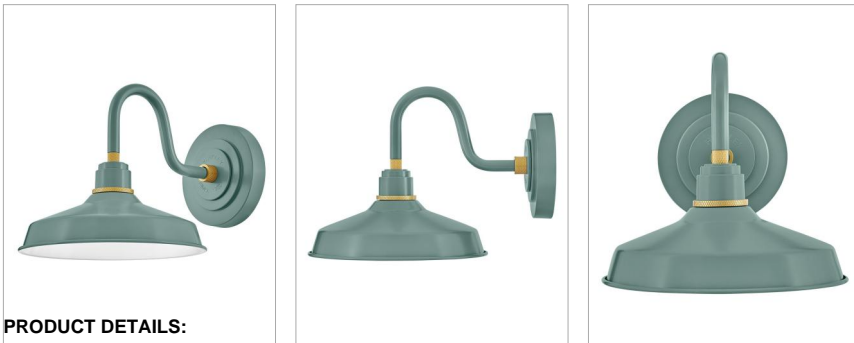

FOUNDRY CLASSIC

10231SGN

SMALL GOOSENECK BARN LIGHT

Decidedly industrious, Foundry reinvents purposeful lighting. Focused and direct, the sturdy aluminum shade features knurled brass details to offset a variety of finish options while casting a uniform light. The simple, understated form plants a vintage aesthetic for both inside and outside spaces while offering mix and match options that customize the look.

DETAILS	
FINISH:	Sage Green
MATERIAL:	Aluminum
SHADE:	Metal
DIMMABLE:	YES, WITH DIMMABLE LAMP (NOT INCLUDED)

DIMENSIONS	
WIDTH:	9.5"
HEIGHT:	9.3"
WEIGHT:	2.8lb
BACK PLATE:	6" Dia.
EXTENSION:	13.3"
TOP TO OUTLET:	4.75"

LIGHT SOURCE	
LIGHT SOURCE:	Socketed
WATTAGE:	1-14w Med. LED, 100w Equiv.
VOLTAGE:	120v

SHIPPING	
CARTON LENGTH:	12.5
CARTON WIDTH:	12.5
CARTON HEIGHT:	11
CARTON WEIGHT:	8

PRODUCT DETAILS:

- Suitable for use in wet (outdoor direct rain) locations as defined by NEC and CEC. Meets United States UL Underwriters Laboratories & CSA Canadian Standards Association Product Safety Standards
- Fixture is Dark Sky compliant and engineered to minimize light glare upward into the night sky
- 2-year finish warranty
- Angular lines, a bold finish and robust details create an industrial edge to add flair to any type of facade