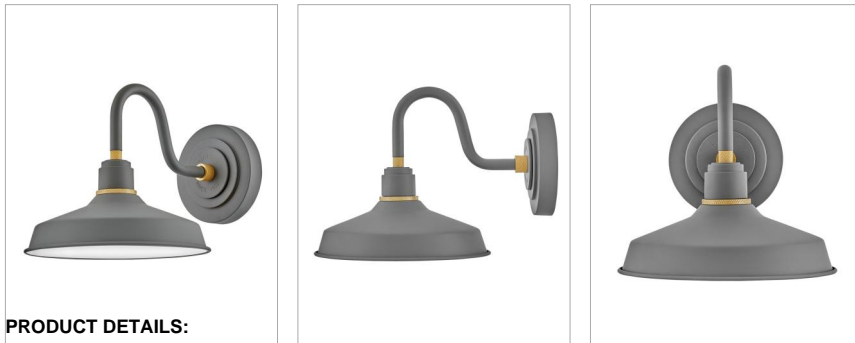

PRODUCT DETAILS:

- Suitable for use in wet (outdoor direct rain) locations as defined by NEC and CEC. Meets United States UL Underwriters Laboratories & CSA Canadian Standards Association Product Safety Standards
- Fixture is Dark Sky compliant and engineered to minimize light glare upward into the night sky
- 2-year finish warranty
- Angular lines, a bold finish and robust details create an industrial edge to add flair to any type of facade

HINKLEY

HINKLEY
33000 Pin Oak Parkway
Avon Lake, OH 44012

PHONE: (440) 653-5500
Toll Free: 1 (800) 446-5539

hinkley.com