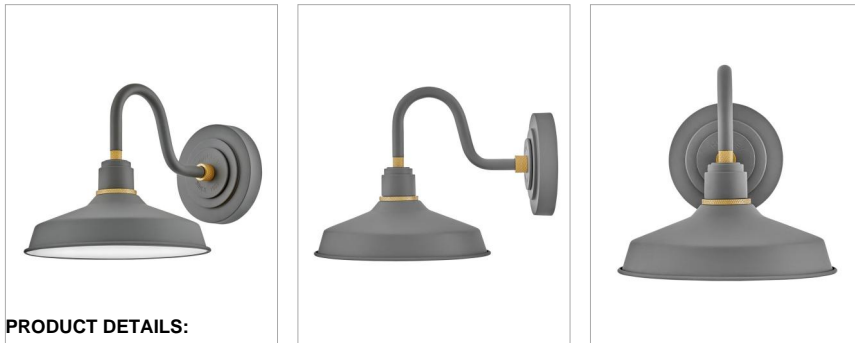

FOUNDRY CLASSIC

10231DMG

SMALL GOOSENECK BARN LIGHT

Decidedly industrious, Foundry reinvents purposeful lighting. Focused and direct, the sturdy aluminum shade features knurled brass details to offset a variety of finish options while casting a uniform light. The simple, understated form plants a vintage aesthetic for both inside and outside spaces while offering mix and match options that customize the look.

DETAILS	
FINISH:	Dark Matte Grey
MATERIAL:	Aluminum
SHADE:	Metal
DIMMABLE:	No

DIMENSIONS	
WIDTH:	9.5"
HEIGHT:	9.3"
WEIGHT:	2.8lb
BACK PLATE:	6" Dia.
EXTENSION:	13.3"
TOP TO OUTLET:	4.75"

LIGHT SOURCE	
LIGHT SOURCE:	Socketed
WATTAGE:	1-14w Med. LED, 100w Equiv.
VOLTAGE:	120v

SHIPPING	
CARTON LENGTH:	12.5
CARTON WIDTH:	12.5
CARTON HEIGHT:	11
CARTON WEIGHT:	8

PRODUCT DETAILS:

- Suitable for use in wet (outdoor direct rain or sprinkler) locations as defined by NEC and CEC. Meets United States UL Underwriters Laboratories & CSA Canadian Standards Association Product Safety Standards
- Fixture is Dark Sky compliant and engineered to minimize light glare upward into the night sky
- 2 year finish warranty
- Angular lines, a bold finish and robust details create an industrial edge to add flair to any type of façade
- Rich gray tone