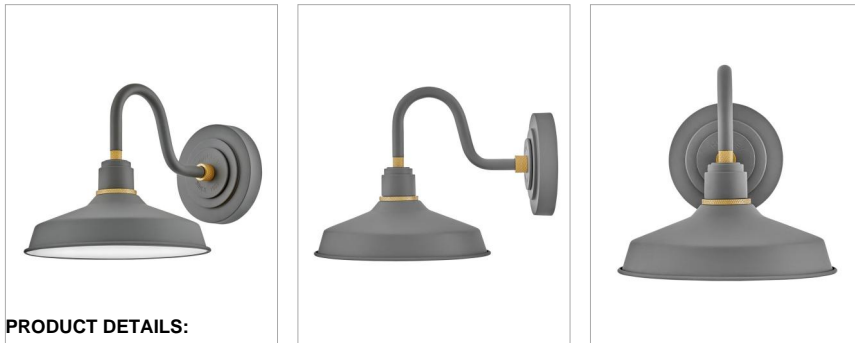

FOUNDRY CLASSIC

10231DMG

SMALL GOOSENECK BARN LIGHT

Decidedly industrious, Foundry reinvents purposeful lighting. Focused and direct, the sturdy aluminum shade features knurled brass details to offset a variety of finish options while casting a uniform light. The simple, understated form plants a vintage aesthetic for both inside and outside spaces while offering mix and match options that customize the look.

DETAILS	
FINISH:	Dark Matte Grey
MATERIAL:	Aluminum

DIMENSIONS	
WIDTH:	9.5"
HEIGHT:	9.3"
WEIGHT:	2.8lb
BACK PLATE:	6" Dia.
EXTENSION:	13.3"
TOP TO OUTLET:	4.75"

LIGHT SOURCE	
LIGHT SOURCE:	LED Lamp
WATTAGE:	1-14w Med. LED, 100w Equiv.
VOLTAGE:	120v

SHIPPING	
CARTON LENGTH:	12.5
CARTON WIDTH:	12.5
CARTON HEIGHT:	11
CARTON WEIGHT:	8

PRODUCT DETAILS:

- Suitable for use in wet (outdoor direct rain or sprinkler) locations as defined by NEC and CEC. Meets United States UL Underwriters Laboratories & CSA Canadian Standards Association Product Safety Standards
- Fixture is Dark Sky compliant and engineered to minimize light glare upward into the night sky
- 2 year finish warranty
- Angular lines, a bold finish and robust details create an industrial edge to add flair to any type of façade
- Rich gray tone