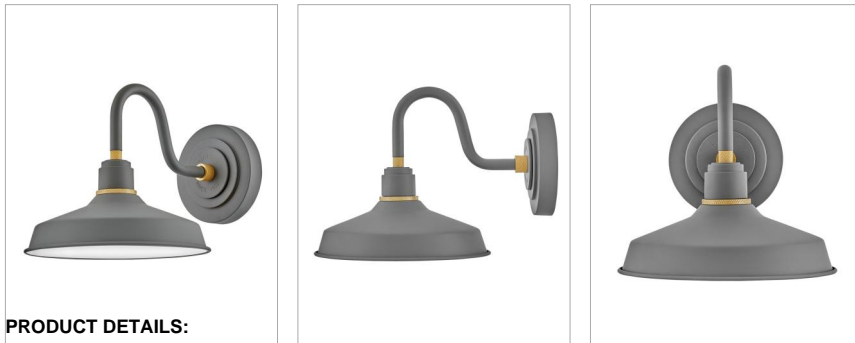

FOUNDRY CLASSIC

10231DMG

SMALL GOOSENECK BARN LIGHT

Decidedly industrious, Foundry reinvents purposeful lighting. Focused and direct, the sturdy aluminum shade features knurled brass details to offset a variety of finish options while casting a uniform light. The simple, understated form plants a vintage aesthetic for both inside and outside spaces while offering mix and match options that customize the look.

DETAILS	
FINISH:	Dark Matte Grey
MATERIAL:	Aluminum
SHADE:	Metal
DIMMABLE:	YES, WITH DIMMABLE LAMP (NOT INCLUDED)

DIMENSIONS	
WIDTH:	9.5"
HEIGHT:	9.3"
WEIGHT:	2.8lb
BACK PLATE:	6" Dia.
EXTENSION:	13.3"
TOP TO OUTLET:	4.75"

LIGHT SOURCE	
LIGHT SOURCE:	Socketed
WATTAGE:	37778
VOLTAGE:	120v

SHIPPING	
CARTON LENGTH:	12.5
CARTON WIDTH:	12.5
CARTON HEIGHT:	11
CARTON WEIGHT:	8

PRODUCT DETAILS:

- Suitable for use in wet (outdoor direct rain) locations as defined by NEC and CEC. Meets United States UL Underwriters Laboratories & CSA Canadian Standards Association Product Safety Standards
- Fixture is Dark Sky compliant and engineered to minimize light glare upward into the night sky
- 2-year finish warranty
- Angular lines, a bold finish and robust details create an industrial edge to add flair to any type of facade