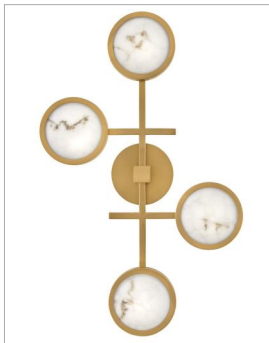

CAVA

FR31013LCB

LARGE FLUSH MOUNT

Cava's distinctive yet fashionable shape provides versatility for interior settings ranging from modern to transitional. Cloudstone shades - with metal reflector plates to beautifully reflect light - adorn an elegantly elongated design finished in Lacquered Brass or Black Oxide.

DETAILS

FINISH:	Lacquered Brass
MATERIAL:	Steel
GLASS:	Cloudstone
DIMMABLE:	YES - CL TYPE DIMMER (SSL7A)

DIMENSIONS

WIDTH:	30"
HEIGHT:	4.3"
DEPTH:	19
WEIGHT:	6.8lb

LIGHT SOURCE

LIGHT SOURCE:	Integrated LED
LED NAME:	ER2G16W7
WATTAGE:	64w LED *Included
VOLTAGE:	120v
COLOR TEMP:	3000
CRI:	95
INCANDESCENT EQUIVALENCY:	4 x 100w
DIMMABLE:	YES - CL TYPE DIMMER (SSL7A)

MOUNTING

CANOPY:	5" Dia.
---------	---------

SHIPPING

CARTON LENGTH:	5.1
CARTON WIDTH:	32.5
CARTON HEIGHT:	32.8
CARTON WEIGHT:	9.5

PRODUCT DETAILS:

- Suitable for use in dry (indoor) locations as defined by NEC and CEC. Meets United States UL Underwriters Laboratories & CSA Canadian Standards Association Product Safety Standards.
- 5" dia. back plate with 4.25" ext. and 9.5" TTO when mounted as a wall sconce
- LED components carry a 5-year limited warranty
- Bold silhouette with dramatic details creates a modern statement