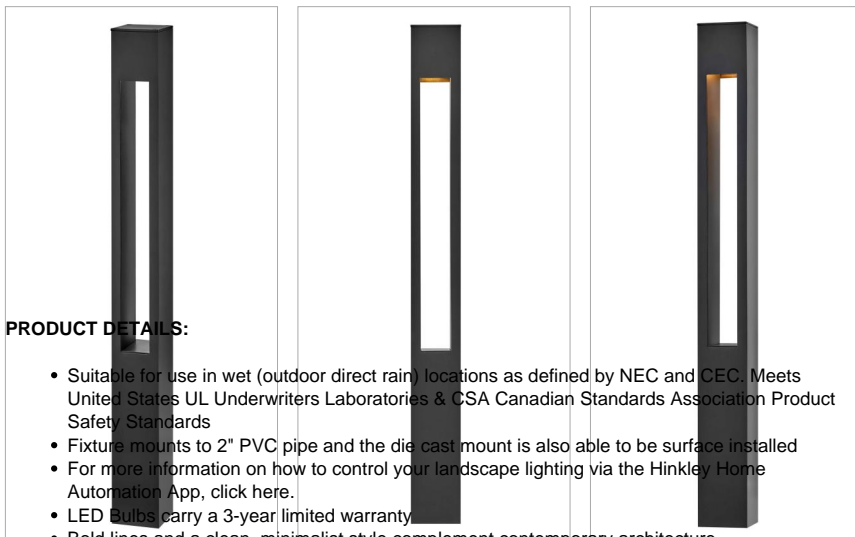

ATLANTIS

15602SK

12V SQUARE BOLLARD

The bold, clean lines of the Atlantis bollards complement contemporary architecture for the ultimate in urban sophistication. Versatile, Atlantis is available in both round and square bollards and both large and small sizes. Atlantis is available in three classic finishes: Satin Black, Titanium, and Bronze.

DETAILS	
FINISH:	Satin Black
MATERIAL:	Aluminum
GLASS:	Etched Lens
DIMMABLE:	YES, WITH MLV ON TRANSFORMER PRIMARY

DIMENSIONS	
WIDTH:	3"
HEIGHT:	30"
DEPTH:	3
WEIGHT:	5lb

LIGHT SOURCE	
LIGHT SOURCE:	Socketed
LED NAME:	4WLEDMR16
VOLTAGE:	12v
VOLT AMPS:	5.7
COLOR TEMP:	2700
LUMENS:	340
CRI:	80
INCANDESCENT EQUIVALENCY:	1 x 35w
DIMMABLE:	YES, WITH MLV ON TRANSFORMER PRIMARY
TRANSFORMER REQUIRED:	Yes

SHIPPING	
CARTON LENGTH:	9
CARTON WIDTH:	6
CARTON HEIGHT:	33
CARTON WEIGHT:	6

PRODUCT DETAILS:

- Suitable for use in wet (outdoor direct rain) locations as defined by NEC and CEC. Meets United States UL Underwriters Laboratories & CSA Canadian Standards Association Product Safety Standards
- Fixture mounts to 2" PVC pipe and the die cast mount is also able to be surface installed
- For more information on how to control your landscape lighting via the Hinkley Home Automation App, [click here](#).
- LED Bulbs carry a 3-year limited warranty
- Bold lines and a clean, minimalist style complement contemporary architecture