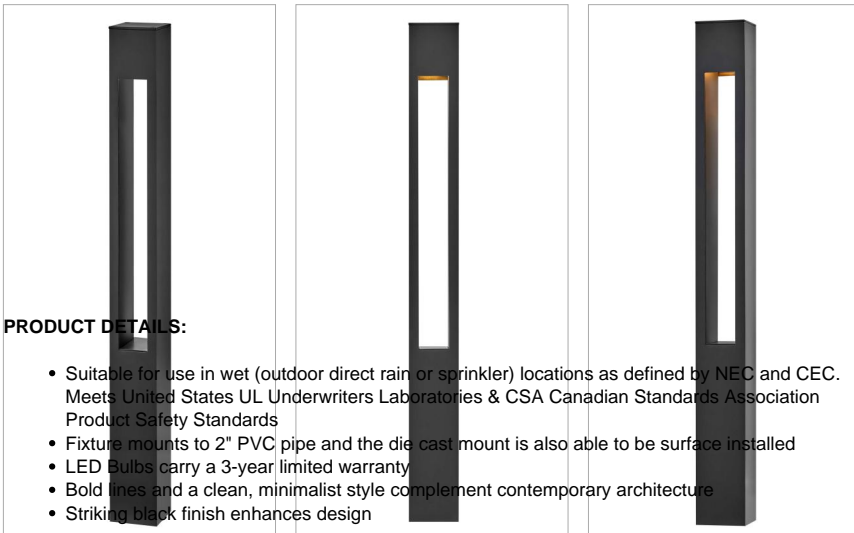

### ATLANTIS SQUARE LARGE BOLLARD

The bold, clean lines of the Atlantis bollards complement contemporary architecture for the ultimate in urban sophistication. Versatile, Atlantis is available in both round and square bollards and both large and small sizes. Atlantis is available in three classic finishes: Satin Black, Titanium, and Bronze.

DETAILS	
FINISH:	Satin Black
MATERIAL:	Aluminum
GLASS:	Etched Lens
DIMMABLE:	YES, WITH MLV ON TRANSFORMER PRIMARY

DIMENSIONS	
WIDTH:	3"
HEIGHT:	30"
DEPTH:	3
WEIGHT:	5lb

LIGHT SOURCE	
LIGHT SOURCE:	Socketed
LED NAME:	4WLEDMR16
WATTAGE:	1-4w MR16 LED *Included
VOLTAGE:	12v
COLOR TEMP:	2700
CRI:	80
INCANDESCENT EQUIVALENCY:	1 x 35w
DIMMABLE:	YES, WITH MLV ON TRANSFORMER PRIMARY
TRANSFORMER REQUIRED:	Yes

#### PRODUCT DETAILS:

- Suitable for use in wet (outdoor direct rain or sprinkler) locations as defined by NEC and CEC. Meets United States UL Underwriters Laboratories & CSA Canadian Standards Association Product Safety Standards
- Fixture mounts to 2" PVC pipe and the die cast mount is also able to be surface installed
- LED Bulbs carry a 3-year limited warranty
- Bold lines and a clean, minimalist style complement contemporary architecture
- Striking black finish enhances design