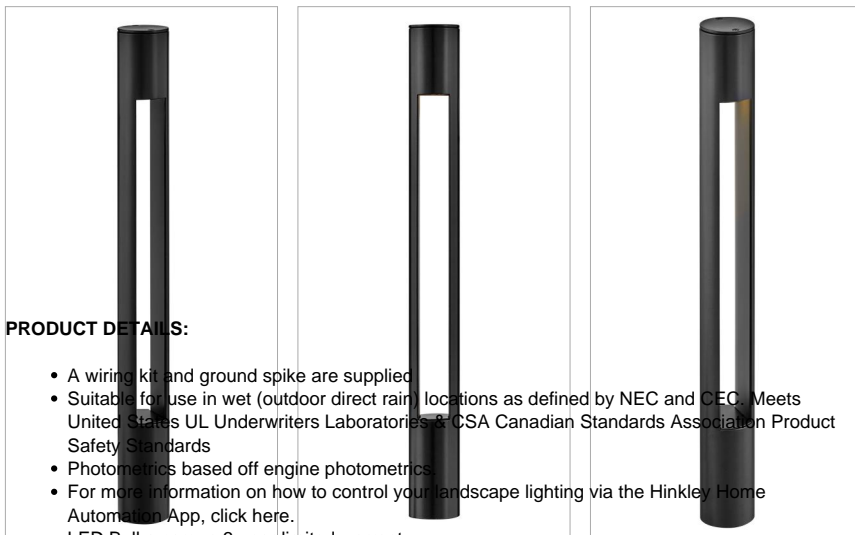

ATLANTIS

15501SK

12V SMALL ROUND BOLLARD

The bold, clean lines of the Atlantis bollards complement contemporary architecture for the ultimate in urban sophistication. Versatile, Atlantis is available in both round and square bollards and both large and small sizes. Atlantis is available in three classic finishes: Satin Black, Titanium, and Bronze.

DETAILS	
FINISH:	Satin Black
MATERIAL:	Aluminum
GLASS:	Etched Lens
DIMMABLE:	No

DIMENSIONS	
WIDTH:	2"
HEIGHT:	20"
DEPTH:	2
WEIGHT:	1.5lb

LIGHT SOURCE	
LIGHT SOURCE:	Socketed
LED NAME:	MR1127K
VOLTAGE:	12v
VOLT AMPS:	4
COLOR TEMP:	2700
LUMENS:	350
CRI:	80
INCANDESCENT EQUIVALENCY:	1 x 35w
DIMMABLE:	No
TRANSFORMER REQUIRED:	Yes

MOUNTING	
LEAD WIRE:	1 X 48"

SHIPPING	
CARTON LENGTH:	23.3
CARTON WIDTH:	7
CARTON HEIGHT:	4.8
CARTON WEIGHT:	2.4

PRODUCT DETAILS:

- A wiring kit and ground spike are supplied
- Suitable for use in wet (outdoor direct rain) locations as defined by NEC and CEC. Meets United States UL Underwriters Laboratories & CSA Canadian Standards Association Product Safety Standards
- Photometrics based off engine photometrics
- For more information on how to control your landscape lighting via the Hinkley Home Automation App, click [here](#).
- LED Bulbs carry a 3-year limited warranty
- Bold lines and a clean, minimalist style complement contemporary architecture